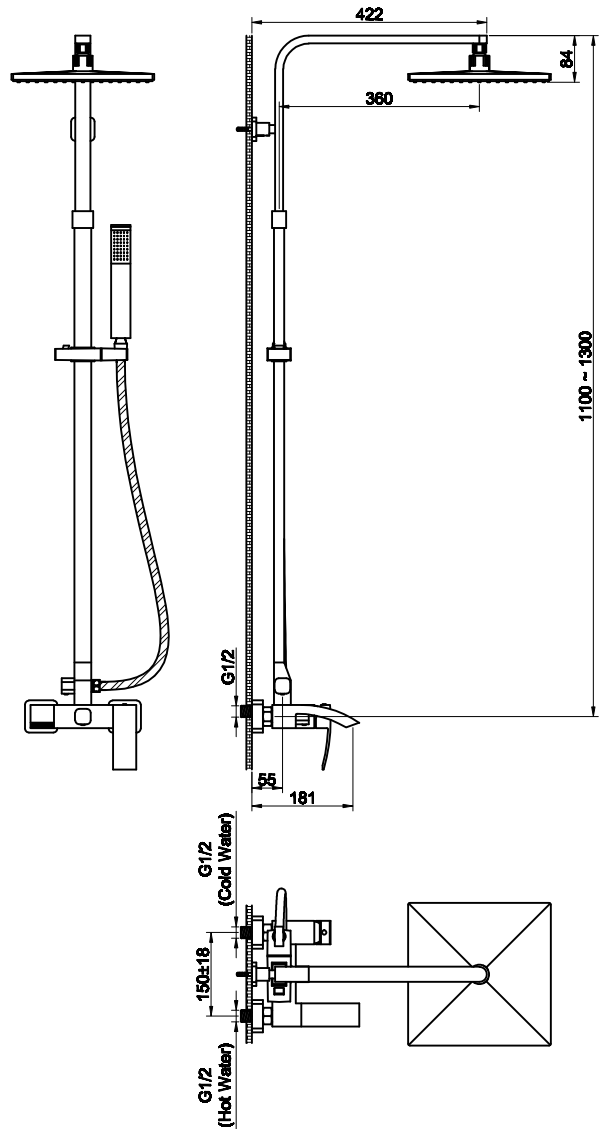

ZILVER[®]
Concetti Italiani

Water Genius!

Zilver Wave Open Shower Rod System Item Code : BSL8325

Basic information:

Bath Mixer Cartridge : 35 mm

Head Shower Rain 10" SS

Flexible Hose 175 mm

Chrome plating 0.2-0.3 micrometer

Nickel Plating 8-10 micrometer

Minimum pressure 0.1 mpa /14.5psi/ 1bar