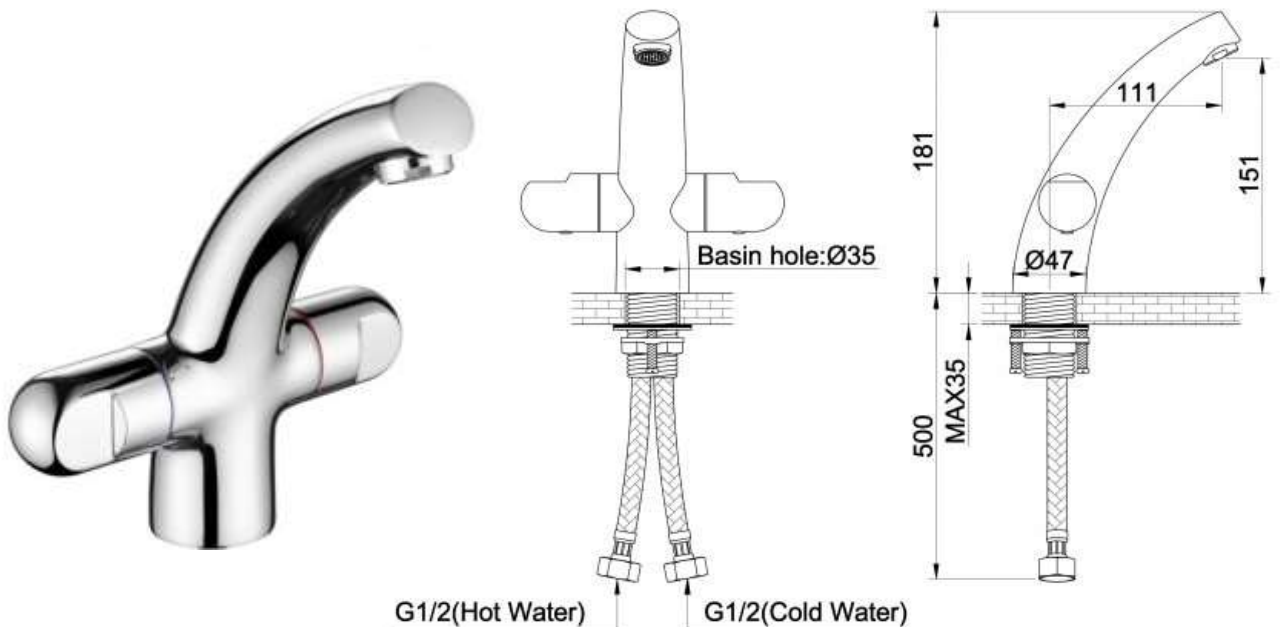

ZILVER
Concetti Italiani

Water Genius!

Zilver Rome Basin Mixer

Item Code : **DU1001**

Description

Zilver Rome Single Hole Basin Mixer 1/2"

- For Single Hole Installation
- Brass full turn spindle
- Flexible connection hoses with brass nuts
- Chrome plating 0.2-0.3 μm
- Nickel plating 8-10 μm
- Minimum pressure 0.1 mpa /14.5psi/1bar