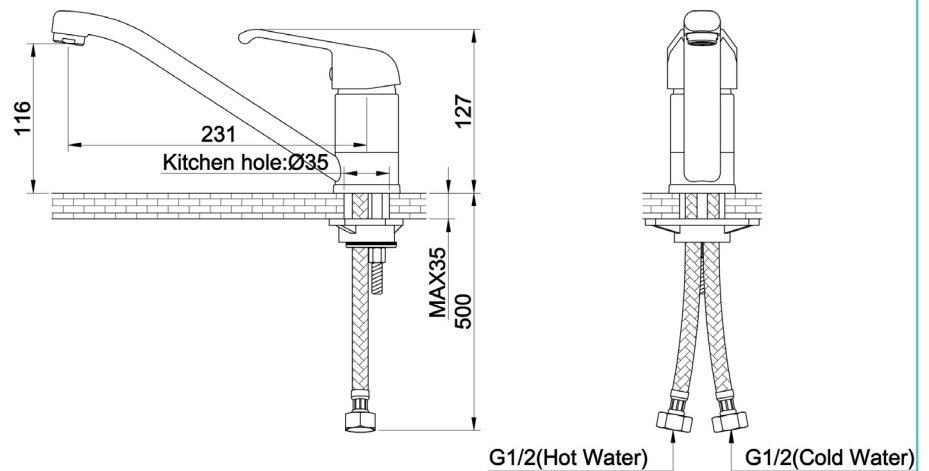

Zilver Kitchen Mixer

Item Code : EC005B

If you want to add a little style to your kitchen, Our range of Kitchen tapware and sinks will help you to make a statement. Our Sink mounted Single lever mixer is an excellent example of this, with heavy spout and durable handles.

Features

- For Sink Mounted Installation
- Faucet aerator for water saving
- Single Lever handle
- Brass body
- Brass Heavy neck
- Chrome plating 0.2- 0.3 um
- Nickel plating 8 to 10 um
- recommended pressure 0.1mpa/14.5psi/1 bar