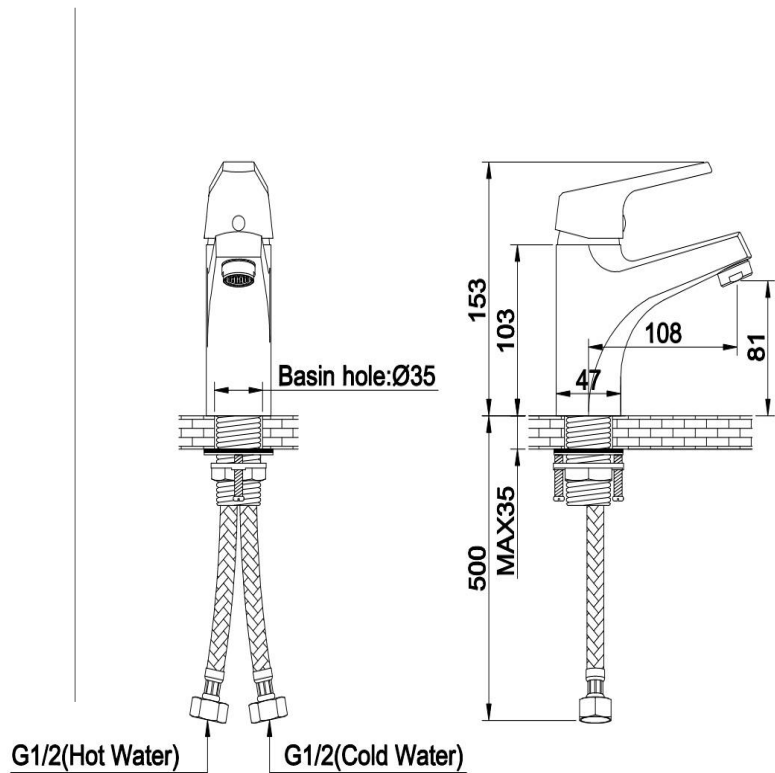

ZILVER®
Concetti Italiani

Water Genius!

Zilver Econeue Basin Mixer

Item Code ED109N

Zilver Econeue Basin Mixer

Zilver Econeue Series is one of the class in our product line. the product is offered with the natural look and offered at a very attractive price.

For Single Hole Installation

Cartridge : 35 mm Ceramic with Brass Stick inclusive of Flexible Connection hoses with brass nuts

Aerator @2.2 gpm max. @60psi

Chrome plating 0.2-0.3 micrometer

Nickel Plating 8-10 micrometer

Minimum pressure 0.1 mpa /14.5psi/ 1bar

www.zilver.co