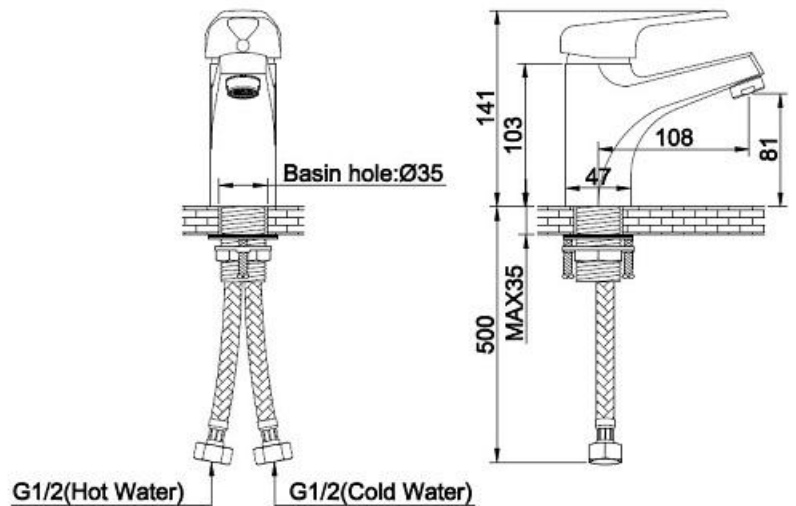

ZILVER[®]
Concetti Italiani

Water Genius!

Zilver Ecoloop Single Lever Normal Basin Mixer

Item Code : **ED119BASIN**

Basic information:

- For Single Hole Installation
- Cartridge : 40 mm Ceramic with Brass Stick inclusive of
- Flexible Connection hoses with brass nuts
- Aerator @2.2 gpm max. @60psi
- Chrome plating 0.2-0.3 micrometer
- Nickel Plating 8-10 micrometer
- Minimum pressure 0.1 mpa /14.5psi/ 1bar