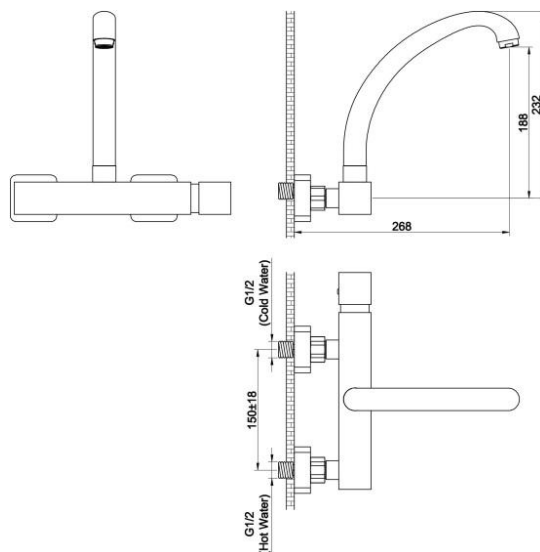

ZILVER[®]
Concetti Italiani

Water Genius!

Zilver Wall Mounted Kitchen Mixer

Item Code : **EFB901**

Basic information:

If you want to add a little style to your kitchen, Our range of Kitchen tap ware and sinks

will help you to make a statement.

Our Wall mounted Single lever mixer is an excellent example of this, with heavy spout and durable handles.

Features:

- For wall Installation
- Faucet aerator for water saving
- Single Lever handle
- Brass body
- Brass neck
- Chrome plating 0.2- 0.3 um
- Nickel plating 8 to 10 um
- recommended pressure 0.1mpa/14.5psi/1 bar