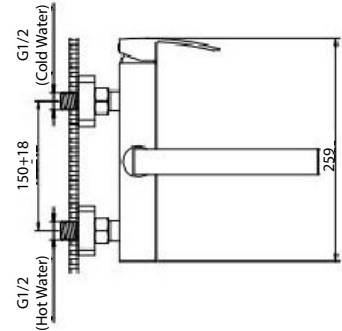

ZILVER[®]
Concetti Italiani

Water Genius!

Zilver Wall Kitchen Mixer Item Code : EFB902

Basic information:

For two hole installation

Cartridge: 35 mm Ceramic disc inclusive of

- Faucet aerator
- Zinc alloy Handle
- Brass Body
- Chrome plating 0.2-0.3 micrometer
- Nickel Plating 8-10 micrometer
- Minimum pressure 0.1 mpa/ 14.5psi/ 1bar