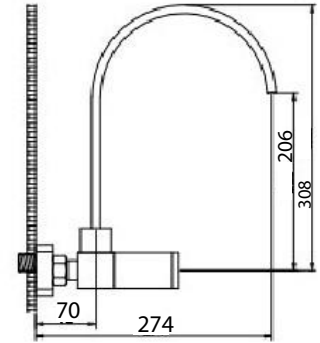

ZILVER[®]
Concetti Italiani

Water Genius!

Zilver Wall Kitchen Mixer Item Code : EFB902

Basic information:

For two hole installation

Cartridge: 35 mm Ceramic disc inclusive of

- Faucet aerator
- Zinc alloy Handle
- Brass Body
- Chrome plating 0.2-0.3 micrometer
- Nickel Plating 8-10 micrometer
- Minimum pressure 0.1 mpa/ 14.5psi/ 1bar