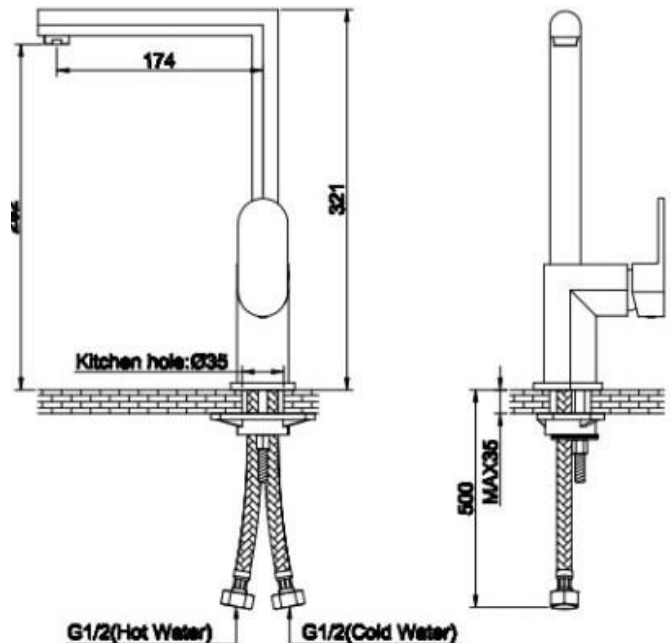

ZILVER[®]
Concetti Italiani

Water Genius!

Zilver Sink Mounted Kitchen Mixer

Item Code : **EFR501**

Basic information:

SINK MOUNTED KITCHEN MIXER

For two hole installation

Cartridge: 1/2" Ceramic inclusive of

- Faucet aerator
- Zinc alloy Handle
- Brass Body
- Chrome plating 0.2-0.3 micrometer
- Nickel Plating 8-10 micrometer
- Minimum pressure 0.1 mpa/ 14.5psi/ 1bar