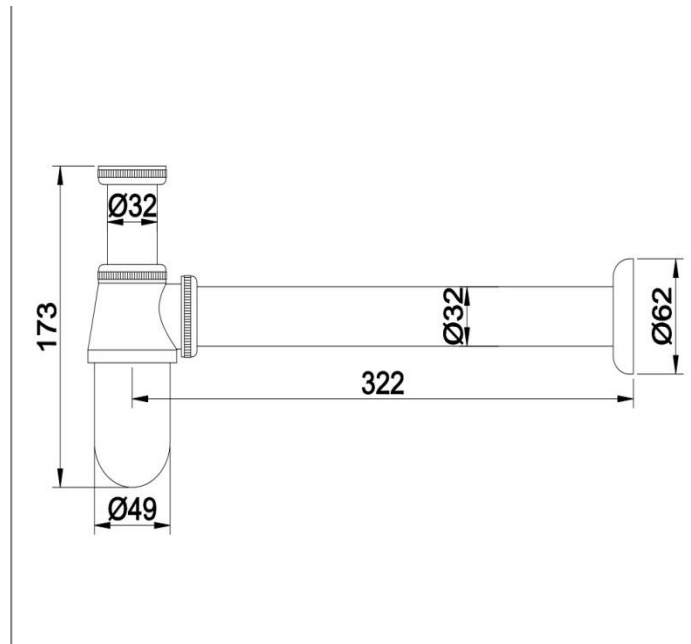

# Zilver Bottle Trap 1 1/4

Item Code :EX024

## Description

Bottle Trap

## Features

1 1/4 x 1 1/4 Inch

Finish Chrome plated

Material, Zinc

[www.zilver.co](http://www.zilver.co)

Made in China