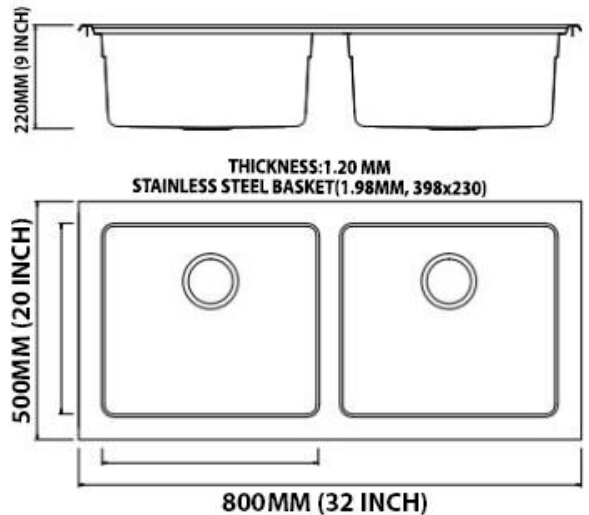

ZILVER[®]
Concetti Italiani

Water Genius!

Zilver Double Bowl Luxury Sink Item Code : FLORIDA005

Description:

Zilver double bowl sink is engineered to last featuring a contemporary inspired design. Can be installed for inset or over mount applications. A great addition to any kitchen makeover

Features :

Thickness : 1.20mm

Material :SUS304

Depth : 220mm (9 inches)

Size : (L) 800 mm (32 inches)

(W) 500 mm (20 inches)

Surface : Matt

Accessories included

Stainless Steel Basket (SS304, 1.8mm, 398 x 230)

Luxury Cutting Board

Waste with over flow