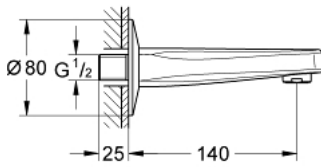

13 252 000 BAUCONTEMPORARY BATH SPOUT

PRODUCT DESCRIPTION

- wall mounted
- mousseur
- projection 140 mm
- female thread 1/2"

13 252 000 BAUCONTEMPORARY BATH SPOUT

SPARE PARTS

1: Mousseur (Order-nr. 13952000)