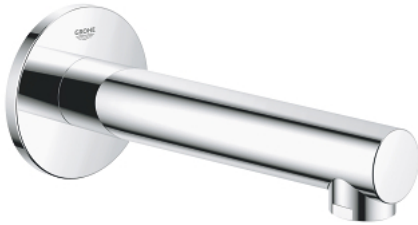

13 280 001 **CONCETTO BATH SPOUT**

PRODUCT DESCRIPTION

- wall mounted
- GROHE StarLight chrome finish
- mousseur
- male thread 1/2"

13 280 001 **CONCETTO BATH SPOUT**

SPARE PARTS

1: Sistra (Order-nr. 07899000)

2: Sealing washer (Order-nr. 0128200M)