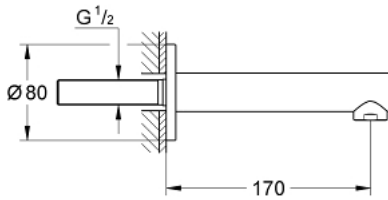

13 280 001 **CONCETTO BATH SPOUT**

PRODUCT DESCRIPTION

- wall mounted
- GROHE StarLight chrome finish
- mousseur
- male thread 1/2"

13 280 001 **CONCETTO BATH SPOUT**

SPARE PARTS

1: Sistra (Order-nr. 07899000)

2: Sealing washer (Order-nr. 0128200M)