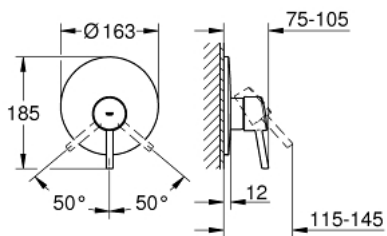

## 19 345 001 **CONCETTO SINGLE-LEVER SHOWER MIXER**

### PRODUCT DESCRIPTION

- final installation for
- 33 964 000
- without concealed body
- **GROHE StarLight** chrome finish
- escutcheon- and shaft-sealing
- wall escutcheon
- covered fixing