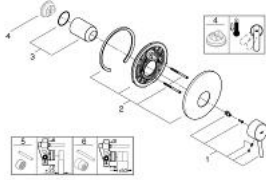

## 19 345 001 **CONCETTO SINGLE-LEVER SHOWER MIXER**

### PRODUCT DESCRIPTION

- final installation for
- 33 964 000
- without concealed body
- **GROHE StarLight** chrome finish
- escutcheon- and shaft-sealing
- wall escutcheon
- covered fixing

### **SPARE PARTS**

- 1: Lever (Order-nr. 46723000)
  - 2: Escutcheon (Order-nr. 46904000)
  - 3: Cap (Order-nr. 06874000)
  - 4: Temperature limiter (Order-nr. 46375000)\*
  - 5: Extension set (Order-nr. 46191000)\*
  - 6: Extension set (Order-nr. 46343000)\*
- \* Optional accessories