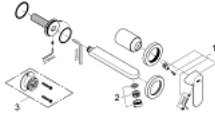

19 381 000 **EUROCOSMO 2-HOLE BASIN MIXER**  
**S-SIZE**

**PRODUCT DESCRIPTION**

- wall mounted
- final installation for
- 23 571
- without concealed body
- metal rosette
- **GROHE StarLight** chrome finish
- **GROHE AquaGuide** adjustable mousseur
- centre distance 110 mm
- projection 170 mm

19 381 000 **EUROCOSMO 2-HOLE BASIN MIXER**  
**S-SIZE**

**SPARE PARTS**

1: Lever (Order-nr. 46684000)

2: Flow straightener (Order-nr. 64451000)

3: Extension (Order-nr. 46627000)\*

\* Optional accessories