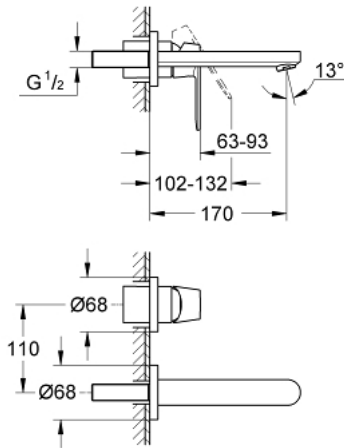

19 381 000 **EUROCOSMO 2-HOLE BASIN MIXER**  
**S-SIZE**

**PRODUCT DESCRIPTION**

- wall mounted
- final installation for
- 23 571
- without concealed body
- metal rosette
- **GROHE StarLight** chrome finish
- **GROHE AquaGuide** adjustable mousseur
- centre distance 110 mm
- projection 170 mm

19 381 000 **EUROCOSMO 2-HOLE BASIN MIXER**  
**S-SIZE**

**SPARE PARTS**

1: Lever (Order-nr. 46684000)

2: Flow straightener (Order-nr. 64451000)

3: Extension (Order-nr. 46627000)\*

\* Optional accessories