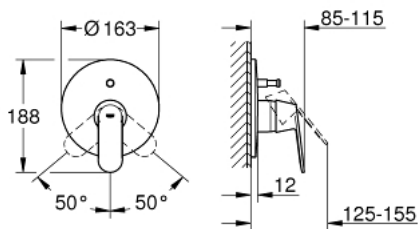

19 382 000 EUROCOSMO SINGLE-LEVER BATH MIXER

PRODUCT DESCRIPTION

- final installation for
- 33 963 000
- without concealed body
- **GROHE StarLight** chrome finish
- automatic diverter: bath/shower
- escutcheon- and shaft-sealing
- wall escutcheon
- covered fixing

19 382 000 EUROCOSMO SINGLE-LEVER BATH MIXER

SPARE PARTS

- 1: Lever (Order-nr. 46682000)
- 2: Escutcheon (Order-nr. 46905000)
- 3: Cap (Order-nr. 02693000)
- 4: Diverter (Order-nr. 46737000)
- 5: Temperature limiter (Order-nr. 46308000)*
- 6: Extension set (Order-nr. 46191000)*
- 7: Extension set (Order-nr. 46343000)*