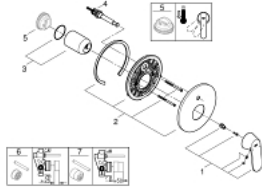

19 382 000 EUROCOSMO SINGLE-LEVER BATH MIXER

PRODUCT DESCRIPTION

- final installation for
- 33 963 000
- without concealed body
- **GROHE StarLight** chrome finish
- automatic diverter: bath/shower
- escutcheon- and shaft-sealing
- wall escutcheon
- covered fixing

19 382 000 EUROCOSMO SINGLE-LEVER BATH MIXER

SPARE PARTS

- 1: Lever (Order-nr. 46682000)
- 2: Escutcheon (Order-nr. 46905000)
- 3: Cap (Order-nr. 02693000)
- 4: Diverter (Order-nr. 46737000)
- 5: Temperature limiter (Order-nr. 46308000)*
- 6: Extension set (Order-nr. 46191000)*
- 7: Extension set (Order-nr. 46343000)*