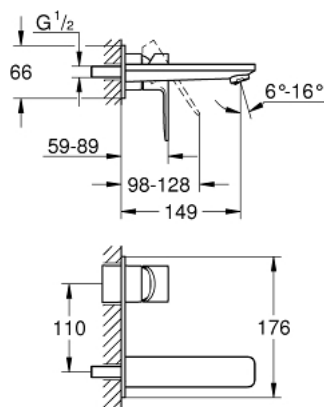

19 409 001 LINEARE 2-HOLE BASIN MIXER M-SIZE

PRODUCT DESCRIPTION

- wall mounted
- final installation for
- 23 571
- without concealed body
- metal rosette
- **GROHE StarLight** chrome finish
- **GROHE EcoJoy** mousseur 5.7 l/min
- **GROHE AquaGuide** adjustable mousseur
- centre distance 110 mm
- projection 149 mm

19 409 001 **LINEARE 2-HOLE BASIN MIXER**
M-SIZE

SPARE PARTS

1: Lever (Order-nr. 46982000)

2: Flow straightener (Order-nr. 46837000)

3: Extension (Order-nr. 46943000)*

* Optional accessories