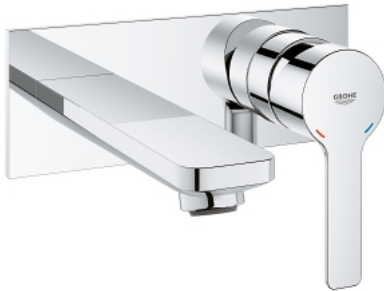

19 409 001 LINEARE 2-HOLE BASIN MIXER M-SIZE

PRODUCT DESCRIPTION

- wall mounted
- final installation for
- 23 571
- without concealed body
- metal rosette
- **GROHE StarLight** chrome finish
- **GROHE EcoJoy** mousseur 5.7 l/min
- **GROHE AquaGuide** adjustable mousseur
- centre distance 110 mm
- projection 149 mm

19 409 001 **LINEARE 2-HOLE BASIN MIXER**
M-SIZE

SPARE PARTS

1: Lever (Order-nr. 46982000)

2: Flow straightener (Order-nr. 46837000)

3: Extension (Order-nr. 46943000)*

* Optional accessories