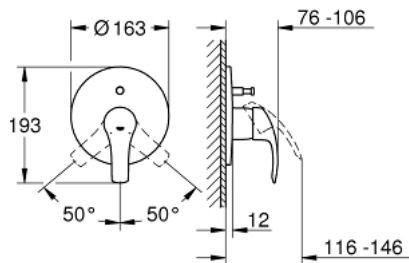

## 19 450 002 EUROSMART SINGLE-LEVER BATH MIXER

### PRODUCT DESCRIPTION

- final installation for
- 33 963 000
- without concealed body
- **GROHE StarLight** chrome finish
- **GROHE FastFixation** covered fixation
- automatic diverter: bath/shower
- escutcheon- and shaft-sealing
- metal wall escutcheon

### SPARE PARTS

- 1: Lever (Order-nr. 46903000)
  - 2: Escutcheon (Order-nr. 46905000)
  - 3: Diverter (Order-nr. 46737000)
  - 4: Temperature limiter (Order-nr. 46308000)\*
  - 5: Extension set (Order-nr. 46191000)\*
  - 6: Extension set (Order-nr. 46343000)\*
- \* Optional accessories