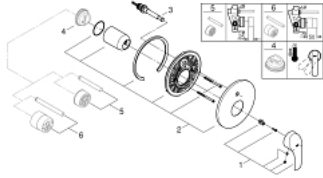

## 19 450 002 EUROSMART SINGLE-LEVER BATH MIXER

### PRODUCT DESCRIPTION

- final installation for
- 33 963 000
- without concealed body
- **GROHE StarLight** chrome finish
- **GROHE FastFixation** covered fixation
- automatic diverter: bath/shower
- escutcheon- and shaft-sealing
- metal wall escutcheon

### SPARE PARTS

- 1: Lever (Order-nr. 46903000)
  - 2: Escutcheon (Order-nr. 46905000)
  - 3: Diverter (Order-nr. 46737000)
  - 4: Temperature limiter (Order-nr. 46308000)\*
  - 5: Extension set (Order-nr. 46191000)\*
  - 6: Extension set (Order-nr. 46343000)\*
- \* Optional accessories