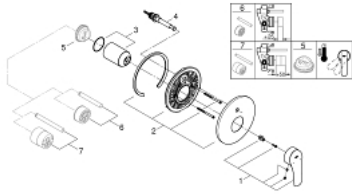

## 19 450 003 EUROSMART SINGLE-LEVER BATH MIXER

### PRODUCT DESCRIPTION

- final installation for
- 33 963 000
- without concealed body
- **GROHE StarLight** chrome finish
- **GROHE FastFixation** escutcheon with covered fixation
- automatic diverter: bath/shower
- escutcheon- and shaft-sealing
- metal wall escutcheon

### SPARE PARTS

- 1: lever (Order-nr. 48549000)
- 2: Escutcheon (Order-nr. 46905000)
- 3: Cap (Order-nr. 06874000)
- 4: Diverter (Order-nr. 46737000)
- 5: Temperature limiter (Order-nr. 46308000)\*
- 6: Extension set (Order-nr. 46191000)\*
- 7: Extension set (Order-nr. 46343000)\*