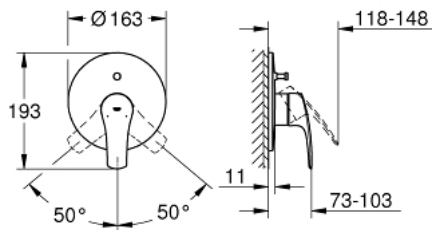

## 19 450 003 EUROSMART SINGLE-LEVER BATH MIXER

### PRODUCT DESCRIPTION

- final installation for
- 33 963 000
- without concealed body
- **GROHE StarLight** chrome finish
- **GROHE FastFixation** escutcheon with covered fixation
- automatic diverter: bath/shower
- escutcheon- and shaft-sealing
- metal wall escutcheon

### SPARE PARTS

- 1: lever (Order-nr. 48549000)
- 2: Escutcheon (Order-nr. 46905000)
- 3: Cap (Order-nr. 06874000)
- 4: Diverter (Order-nr. 46737000)
- 5: Temperature limiter (Order-nr. 46308000)\*
- 6: Extension set (Order-nr. 46191000)\*
- 7: Extension set (Order-nr. 46343000)\*