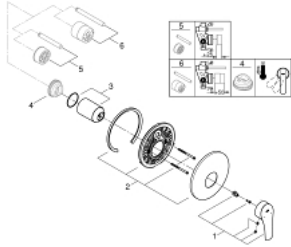

19 451 003 EUROSMART SINGLE-LEVER SHOWER MIXER

PRODUCT DESCRIPTION

- final installation for
- 33 964 000
- without concealed body
- **GROHE StarLight** chrome finish
- **GROHE FastFixation** escutcheon with covered fixation
- escutcheon- and shaft-sealing
- metal wall escutcheon

19 451 003 EUROSMART SINGLE-LEVER SHOWER MIXER

SPARE PARTS

- 1: lever (Order-nr. 48549000)
 - 2: Escutcheon (Order-nr. 46904000)
 - 3: Cap (Order-nr. 06874000)
 - 4: Temperature limiter (Order-nr. 46308000)*
 - 5: Extension set (Order-nr. 46191000)*
 - 6: Extension set (Order-nr. 46343000)*
- * Optional accessories