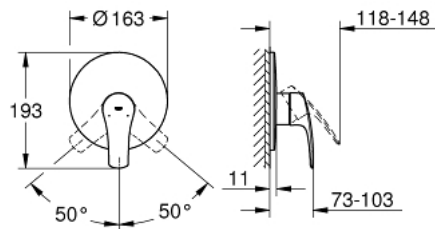

19 451 003 EUROSMART SINGLE-LEVER SHOWER MIXER

PRODUCT DESCRIPTION

- final installation for
- 33 964 000
- without concealed body
- **GROHE StarLight** chrome finish
- **GROHE FastFixation** escutcheon with covered fixation
- escutcheon- and shaft-sealing
- metal wall escutcheon

19 451 003 EUROSMART SINGLE-LEVER SHOWER MIXER

SPARE PARTS

- 1: lever (Order-nr. 48549000)
 - 2: Escutcheon (Order-nr. 46904000)
 - 3: Cap (Order-nr. 06874000)
 - 4: Temperature limiter (Order-nr. 46308000)*
 - 5: Extension set (Order-nr. 46191000)*
 - 6: Extension set (Order-nr. 46343000)*
- * Optional accessories