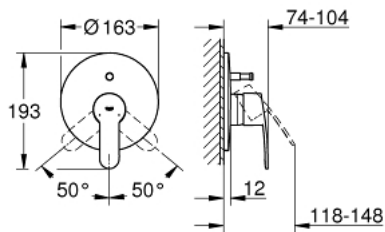

19 506 002 EUROSTYLE COSMOPOLITAN SINGLE-LEVER BATH MIXER

PRODUCT DESCRIPTION

- final installation for
- 33 963 000
- without concealed body
- **GROHE StarLight** chrome finish
- automatic diverter: bath/shower
- escutcheon- and shaft-sealing
- wall escutcheon
- covered fixing

19 506 002 EUROSTYLE COSMOPOLITAN SINGLE-LEVER BATH MIXER

SPARE PARTS

- 1: Lever (Order-nr. 46752000)
- 2: Escutcheon (Order-nr. 46905000)
- 3: Cap (Order-nr. 02693000)
- 4: Diverter (Order-nr. 46737000)
- 5: Temperature limiter (Order-nr. 46308000)*
- 6: Extension set (Order-nr. 46191000)*
- 7: Extension set (Order-nr. 46343000)*