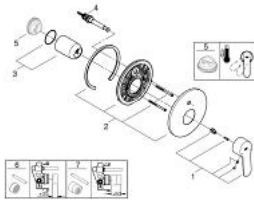

19 506 002 EUROSTYLE COSMOPOLITAN SINGLE-LEVER BATH MIXER

PRODUCT DESCRIPTION

- final installation for
- 33 963 000
- without concealed body
- **GROHE StarLight** chrome finish
- automatic diverter: bath/shower
- escutcheon- and shaft-sealing
- wall escutcheon
- covered fixing

19 506 002 EUROSTYLE COSMOPOLITAN SINGLE-LEVER BATH MIXER

SPARE PARTS

- 1: Lever (Order-nr. 46752000)
- 2: Escutcheon (Order-nr. 46905000)
- 3: Cap (Order-nr. 02693000)
- 4: Diverter (Order-nr. 46737000)
- 5: Temperature limiter (Order-nr. 46308000)*
- 6: Extension set (Order-nr. 46191000)*
- 7: Extension set (Order-nr. 46343000)*