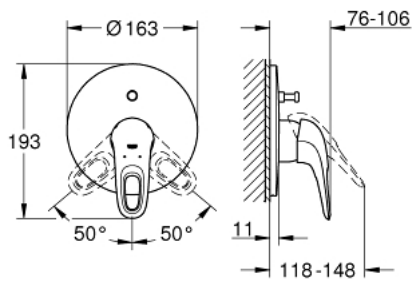

## 19 506 003 EUROSTYLE SINGLE-LEVER BATH MIXER

### PRODUCT DESCRIPTION

- final installation for
- 33 963 000
- without concealed body
- loop metal lever
- **GROHE StarLight** chrome finish
- **GROHE FastFixation** covered fixation
- automatic diverter: bath/shower
- escutcheon- and shaft-sealing
- metal wall escutcheon

### SPARE PARTS

- 1: Lever (Order-nr. 46940000)
  - 2: Escutcheon (Order-nr. 46905000)
  - 3: Diverter (Order-nr. 46737000)
  - 4: Temperature limiter (Order-nr. 46308000)\*
  - 5: Extension set (Order-nr. 46191000)\*
  - 6: Extension set (Order-nr. 46343000)\*
- \* Optional accessories