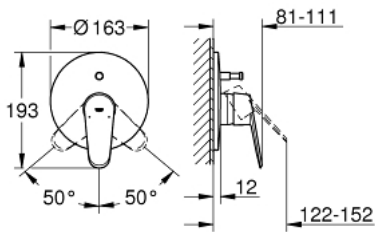

19 548 002 EURODISC COSMOPOLITAN SINGLE-LEVER BATH MIXER

PRODUCT DESCRIPTION

- final installation for
- 33 963 000
- without concealed body
- **GROHE StarLight** chrome finish
- automatic diverter: bath/shower
- escutcheon- and shaft-sealing
- wall escutcheon
- covered fixing

19 548 002 EURODISC COSMOPOLITAN SINGLE-LEVER BATH MIXER

SPARE PARTS

- 1: Lever (Order-nr. 46743000)
- 2: Escutcheon (Order-nr. 46905000)
- 3: Cap (Order-nr. 02693000)
- 4: Diverter (Order-nr. 46737000)
- 5: Temperature limiter (Order-nr. 46308000)*
- 6: Extension set (Order-nr. 46191000)*
- 7: Extension set (Order-nr. 46343000)*