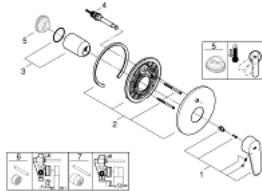

19 548 002 EURODISC COSMOPOLITAN SINGLE-LEVER BATH MIXER

PRODUCT DESCRIPTION

- final installation for
- 33 963 000
- without concealed body
- **GROHE StarLight** chrome finish
- automatic diverter: bath/shower
- escutcheon- and shaft-sealing
- wall escutcheon
- covered fixing

19 548 002 EURODISC COSMOPOLITAN SINGLE-LEVER BATH MIXER

SPARE PARTS

- 1: Lever (Order-nr. 46743000)
- 2: Escutcheon (Order-nr. 46905000)
- 3: Cap (Order-nr. 02693000)
- 4: Diverter (Order-nr. 46737000)
- 5: Temperature limiter (Order-nr. 46308000)*
- 6: Extension set (Order-nr. 46191000)*
- 7: Extension set (Order-nr. 46343000)*