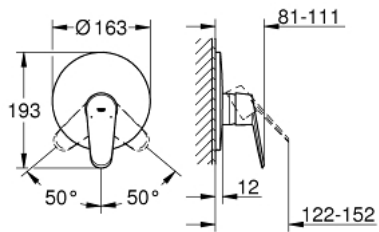

19 549 002 EURODISC COSMOPOLITAN SINGLE-LEVER SHOWER MIXER

PRODUCT DESCRIPTION

- final installation for
- 33 964 000
- without concealed body
- **GROHE StarLight** chrome finish
- escutcheon- and shaft-sealing
- wall escutcheon
- covered fixing

19 549 002 EURODISC COSMOPOLITAN SINGLE-LEVER SHOWER MIXER

SPARE PARTS

- 1: Lever (Order-nr. 46743000)
- 2: Escutcheon (Order-nr. 46904000)
- 3: Cap (Order-nr. 02693000)
- 4: Temperature limiter (Order-nr. 46308000)*
- 5: Extension set (Order-nr. 46191000)*
- 6: Extension set (Order-nr. 46343000)*