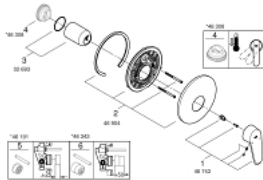

19 549 002 EURODISC COSMOPOLITAN SINGLE-LEVER SHOWER MIXER

PRODUCT DESCRIPTION

- final installation for
- 33 964 000
- without concealed body
- **GROHE StarLight** chrome finish
- escutcheon- and shaft-sealing
- wall escutcheon
- covered fixing

19 549 002 EURODISC COSMOPOLITAN SINGLE-LEVER SHOWER MIXER

SPARE PARTS

- 1: Lever (Order-nr. 46743000)
- 2: Escutcheon (Order-nr. 46904000)
- 3: Cap (Order-nr. 02693000)
- 4: Temperature limiter (Order-nr. 46308000)*
- 5: Extension set (Order-nr. 46191000)*
- 6: Extension set (Order-nr. 46343000)*