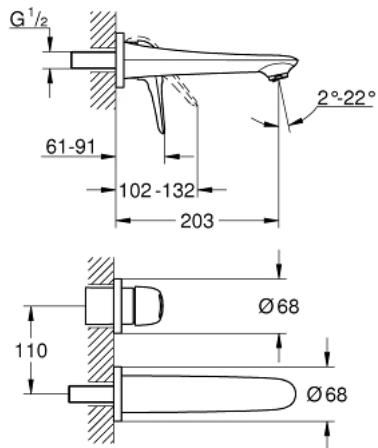

19 571 003 EUROSTYLE 2-HOLE BASIN MIXER M-SIZE

PRODUCT DESCRIPTION

- wall mounted
- without concealed body

- final installation for

- 23 571

- metal rosette
- loop metal lever
- **GROHE StarLight** chrome finish
- **GROHE AquaGuide** adjustable mousseur
- centre distance 110 mm
- projection 203 mm

19 571 003 **EUROSTYLE 2-HOLE BASIN MIXER**
M-SIZE

SPARE PARTS

1: Lever (Order-nr. 46941000)

2: Flow straightener (Order-nr. 46837000)

3: Extension (Order-nr. 46943000)*

* Optional accessories