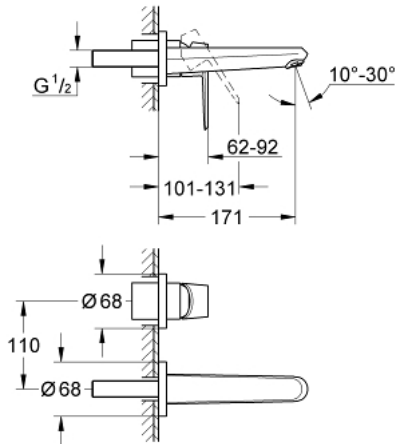

19 573 002 EURODISC COSMOPOLITAN 2-HOLE BASIN MIXER M-SIZE

PRODUCT DESCRIPTION

- wall mounted
- final installation for
- 23 571
- without concealed body
- metal rosette
- **GROHE StarLight** chrome finish
- **GROHE AquaGuide**
- centre distance 110 mm
- projection 170 mm

19 573 002 **EURODISC COSMOPOLITAN 2-HOLE BASIN MIXER**
M-SIZE

SPARE PARTS

1: Lever (Order-nr. 46742000)

2: Flow straightener (Order-nr. 64451000)

3: Extension (Order-nr. 46943000)*

* Optional accessories