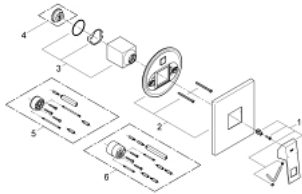

19 898 000 EUROCUBE SINGLE-LEVER SHOWER MIXER

PRODUCT DESCRIPTION

- final installation for
- 33 964 000
- without concealed body
- **GROHE StarLight** chrome finish
- escutcheon- and shaft-sealing
- metal rosette
- covered fixing

19 898 000 EUROCUBE SINGLE-LEVER SHOWER MIXER

SPARE PARTS

- 1: Lever (Order-nr. 46782000)
- 2: Escutcheon (Order-nr. 46781000)
- 3: Cap (Order-nr. 46784000)
- 4: Temperature limiter (Order-nr. 46375000)*
- 5: Extension (Order-nr. 46807000)*
- 6: Extension (Order-nr. 46808000)*