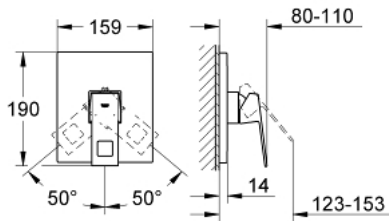

19 898 000 EUROCUBE SINGLE-LEVER SHOWER MIXER

PRODUCT DESCRIPTION

- final installation for
- 33 964 000
- without concealed body
- **GROHE StarLight** chrome finish
- escutcheon- and shaft-sealing
- metal rosette
- covered fixing

19 898 000 EUROCUBE SINGLE-LEVER SHOWER MIXER

SPARE PARTS

- 1: Lever (Order-nr. 46782000)
- 2: Escutcheon (Order-nr. 46781000)
- 3: Cap (Order-nr. 46784000)
- 4: Temperature limiter (Order-nr. 46375000)*
- 5: Extension (Order-nr. 46807000)*
- 6: Extension (Order-nr. 46808000)*