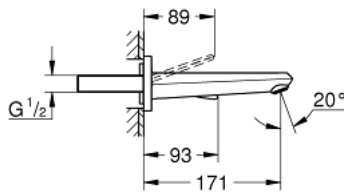

19 968 000 EURODISC JOY 2-HOLE BASIN MIXER M-SIZE

PRODUCT DESCRIPTION

- wall mounted
- final installation for
- 23 429
- without concealed body
- **GROHE StarLight** chrome finish
- **GROHE EcoJoy** SpeedClean mousseur 5.7 l/min
- centre distance 110 mm
- projection 171 mm

19 968 000 **EURODISC JOY 2-HOLE BASIN MIXER**
M-SIZE

SPARE PARTS

1: Lever (Order-nr. 46906000)

2: Mousseur (Order-nr. 48159000)

3: Extension-set, 25 mm (Order-nr. 46901000)*

* Optional accessories