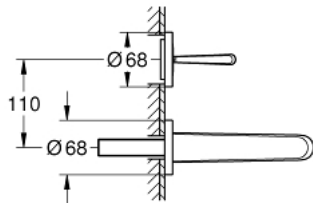

19 968 000 EURODISC JOY 2-HOLE BASIN MIXER M-SIZE

PRODUCT DESCRIPTION

- wall mounted
- final installation for
- 23 429
- without concealed body
- **GROHE StarLight** chrome finish
- **GROHE EcoJoy** SpeedClean mousseur 5.7 l/min
- centre distance 110 mm
- projection 171 mm

19 968 000 **EURODISC JOY 2-HOLE BASIN MIXER**
M-SIZE

SPARE PARTS

1: Lever (Order-nr. 46906000)

2: Mousseur (Order-nr. 48159000)

3: Extension-set, 25 mm (Order-nr. 46901000)*

* Optional accessories