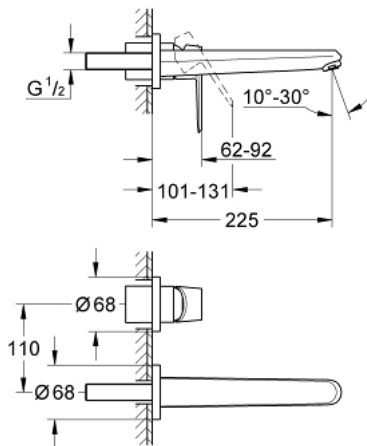

19 974 002 EURODISC COSMOPOLITAN 2-HOLE BASIN MIXER 1/2" M-SIZE

PRODUCT DESCRIPTION

- Colour: chrome
- wall mounted
- final installation for
- 23 571
- without concealed body
- with plate
- GROHE Long-Life finish
- GROHE AquaGuide adjustable mousseur 5.7 l/min
- centre distance 110 mm
- projection 225 mm

19 974 002 EURODISC COSMOPOLITAN 2-HOLE BASIN MIXER 1/2" M-SIZE

SPARE PARTS, September 2019 – now

1: Lever (Spare part-nr. 46742000)

2: Flow straightener (Spare part-nr. 46837000)

3: Extension (Spare part-nr. 46943000)*