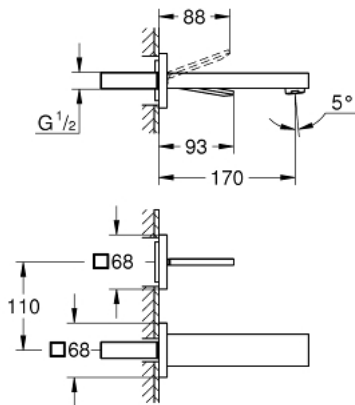

19 997 000 **EUROCUBE JOY 2-HOLE BASIN MIXER**
M-SIZE

PRODUCT DESCRIPTION

- wall mounted
- final installation for
- 23 429
- without concealed body
- **GROHE EcoJoy** SpeedClean mousseur 5.7 l/min
- centre distance 110 mm
- projection 170 mm

19 997 000 **EUROCUBE JOY 2-HOLE BASIN MIXER**
M-SIZE

SPARE PARTS

1: Lever (Order-nr. 46946000)

2: Mousseur (Order-nr. 48159000)

3: Extension-set, 25 mm (Order-nr. 46901000)*

* Optional accessories