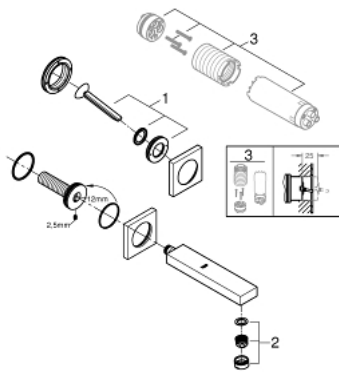

19 997 000 **EUROCUBE JOY 2-HOLE BASIN MIXER**
M-SIZE

PRODUCT DESCRIPTION

- wall mounted
- final installation for
- 23 429
- without concealed body
- **GROHE EcoJoy** SpeedClean mousseur 5.7 l/min
- centre distance 110 mm
- projection 170 mm

19 997 000 **EUROCUBE JOY 2-HOLE BASIN MIXER**
M-SIZE

SPARE PARTS

1: Lever (Order-nr. 46946000)

2: Mousseur (Order-nr. 48159000)

3: Extension-set, 25 mm (Order-nr. 46901000)*

* Optional accessories