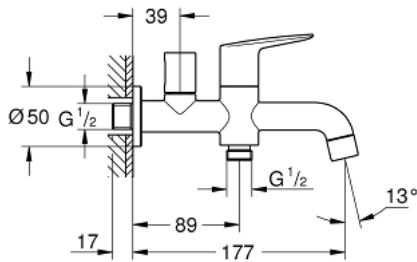

20 284 001 **BAUEDGE <P>BIBTAP 2 IN 1 1/2**"</P>

PRODUCT DESCRIPTION

- Colour: chrome
- wall mounted
- metal lever for spout activation
- ceramic headpart
- knob handle for outlet activation
- 1/2" shower outlet
- mousseur
- GROHE Long-Life finish

20 284 001 **BAUEDGE <P>BIBTAP 2 IN 1 1/2" </P>**

SPARE PARTS, September 2018 – now

1: Replacement handle connection kit (Spare part-nr. 45186000)

1.1: O-ring Ø18,2 x Ø1,7 (Spare part-nr. 0392400M)

2: Ceramic headpart, 1/2" (Spare part-nr. 45882000)

2.1: O-ring Ø18,2 x Ø1,7 (Spare part-nr. 0392400M)

3: Mousseur (Spare part-nr. 13928000)