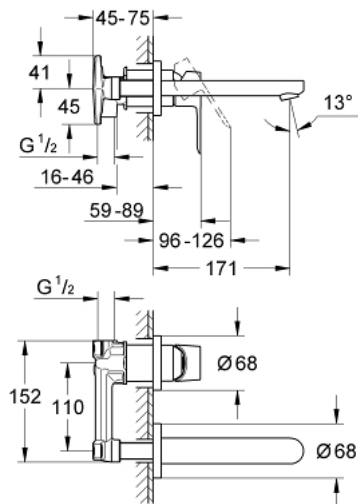

20 289 000 BAULOO 2-HOLE BASIN MIXER

PRODUCT DESCRIPTION

- Colour: chrome
- wall mounted
- set for final installation and concealed body
- GROHE Long-Life 35 mm ceramic cartridge
- GROHE Long-Life finish
- mousseur
- centre distance 110 mm
- projection 171 mm

20 289 000 BAULOOP 2-HOLE BASIN MIXER

SPARE PARTS, June 2010 – now

1: lever (Spare part-nr. 46778000)

2: Mousseur (Spare part-nr. 13929000)

3: Extension (Spare part-nr. 46627000)*

* Optional accessories