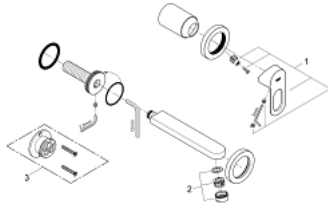

20 289 000 BAULOO 2-HOLE BASIN MIXER

PRODUCT DESCRIPTION

- Colour: chrome
- wall mounted
- set for final installation and concealed body
- GROHE Long-Life 35 mm ceramic cartridge
- GROHE Long-Life finish
- mousseur
- centre distance 110 mm
- projection 171 mm

20 289 000 BAULOOP 2-HOLE BASIN MIXER

SPARE PARTS, June 2010 – now

1: lever (Spare part-nr. 46778000)

2: Mousseur (Spare part-nr. 13929000)

3: Extension (Spare part-nr. 46627000)*

* Optional accessories