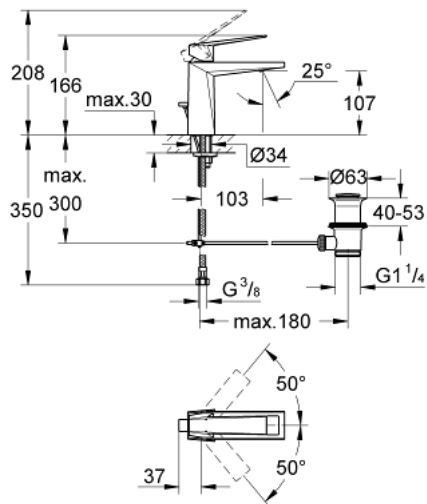

## 23 029 000 ALLURE BRILLIANT SINGLE-LEVER BASIN MIXER 1/2" M-SIZE

### PRODUCT DESCRIPTION

- **GROHE SilkMove** 28 mm ceramic cartridge
- temperature limiter
- **GROHE StarLight** chrome finish
- GROHE EcoJoy 5.0 l/min. flow limiter
- **GROHE FastFixation** installation system
- spout with integrated mousseur
- pop-up waste set 1 1/4"
- flexible connection hoses

23 029 000 **ALLURE BRILLIANT SINGLE-LEVER BASIN MIXER 1/2"**  
**M-SIZE**

**SPARE PARTS**

- 1: Lever (Order-nr. 46793000)
  - 2: Fitting ring (Order-nr. 46715000)
  - 3: Cartridge (Order-nr. 46580000)
  - 4: Race (Order-nr. 46794000)
  - 5: Pop-up rod (Order-nr. 46787000)
  - 6: Shank mounting kit (Order-nr. 46249000)
  - 7: Waste set 1 1/4" (Order-nr. 28910000)
  - 7.1: Plug (Order-nr. 07182000)
  - 7.2: Eccentric rod (Order-nr. 07052000)
  - 8: Mounting wrench (Order-nr. 19017000)\*
  - 9: Eccentric rod (Order-nr. 07341000)\*
- \* Optional accessories