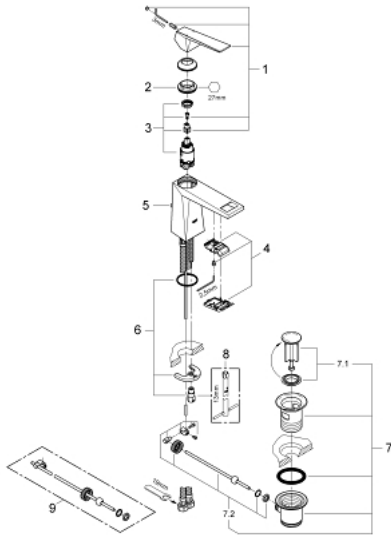

## 23 029 000 ALLURE BRILLIANT SINGLE-LEVER BASIN MIXER 1/2" M-SIZE

### PRODUCT DESCRIPTION

- **GROHE SilkMove** 28 mm ceramic cartridge
- temperature limiter
- **GROHE StarLight** chrome finish
- GROHE EcoJoy 5.0 l/min. flow limiter
- **GROHE FastFixation** installation system
- spout with integrated mousseur
- pop-up waste set 1 1/4"
- flexible connection hoses

23 029 000 **ALLURE BRILLIANT SINGLE-LEVER BASIN MIXER 1/2"**  
**M-SIZE**

**SPARE PARTS**

- 1: Lever (Order-nr. 46793000)
  - 2: Fitting ring (Order-nr. 46715000)
  - 3: Cartridge (Order-nr. 46580000)
  - 4: Race (Order-nr. 46794000)
  - 5: Pop-up rod (Order-nr. 46787000)
  - 6: Shank mounting kit (Order-nr. 46249000)
  - 7: Waste set 1 1/4" (Order-nr. 28910000)
  - 7.1: Plug (Order-nr. 07182000)
  - 7.2: Eccentric rod (Order-nr. 07052000)
  - 8: Mounting wrench (Order-nr. 19017000)\*
  - 9: Eccentric rod (Order-nr. 07341000)\*
- \* Optional accessories