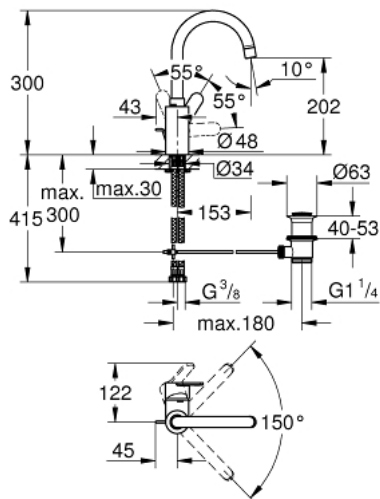

## 23 043 003 EUROSTYLE COSMOPOLITAN SINGLE-LEVER BASIN MIXER 1/2" L-SIZE

### PRODUCT DESCRIPTION

- GROHE SilkMove 35 mm ceramic cartridge
- adjustable flow rate limiter
- GROHE StarLight chrome finish
- GROHE Zero isolated inner water ways - lead and nickel free within the faucet
- GROHE FastFixation installation system
- mousseur
- swivel tubular spout
- with stop restriction
- pop-up waste set 1 1/4"
- flexible connection hoses

23 043 003 **EUROSTYLE COSMOPOLITAN SINGLE-LEVER BASIN MIXER 1/2"**  
**L-SIZE**

**SPARE PARTS**

- 1: Lever (Order-nr. 46750000)
  - 2: Cartridge (Order-nr. 46374000)
  - 3: Mousseur (Order-nr. 48418000)
  - 4: Safety ring (Order-nr. 48420000)
  - 5: Sealing washer Ø13,5 x Ø2,75 (Order-nr. 0128500M)
  - 6: Pop-up rod (Order-nr. 46739000)
  - 7: Shank mounting kit (Order-nr. 46671000)
  - 8: Waste set 1 1/4" (Order-nr. 28910000)
  - 8.1: Plug (Order-nr. 07182000)
  - 8.2: Eccentric rod (Order-nr. 07052000)
  - 9: Socket Spanner (Order-nr. 19332000)\*
  - 10: Mounting wrench (Order-nr. 19017000)\*
  - 11: Eccentric rod (Order-nr. 07341000)\*
- \* Optional accessories