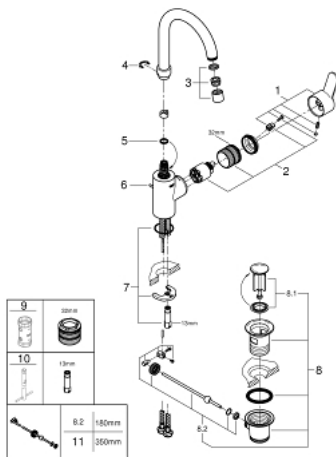

## 23 043 003 EUROSTYLE COSMOPOLITAN SINGLE-LEVER BASIN MIXER 1/2" L-SIZE

### PRODUCT DESCRIPTION

- GROHE SilkMove 35 mm ceramic cartridge
- adjustable flow rate limiter
- GROHE StarLight chrome finish
- GROHE Zero isolated inner water ways - lead and nickel free within the faucet
- GROHE FastFixation installation system
- mousseur
- swivel tubular spout
- with stop restriction
- pop-up waste set 1 1/4"
- flexible connection hoses

23 043 003 **EUROSTYLE COSMOPOLITAN SINGLE-LEVER BASIN MIXER 1/2"**  
**L-SIZE**

**SPARE PARTS**

- 1: Lever (Order-nr. 46750000)
  - 2: Cartridge (Order-nr. 46374000)
  - 3: Mousseur (Order-nr. 48418000)
  - 4: Safety ring (Order-nr. 48420000)
  - 5: Sealing washer Ø13,5 x Ø2,75 (Order-nr. 0128500M)
  - 6: Pop-up rod (Order-nr. 46739000)
  - 7: Shank mounting kit (Order-nr. 46671000)
  - 8: Waste set 1 1/4" (Order-nr. 28910000)
  - 8.1: Plug (Order-nr. 07182000)
  - 8.2: Eccentric rod (Order-nr. 07052000)
  - 9: Socket Spanner (Order-nr. 19332000)\*
  - 10: Mounting wrench (Order-nr. 19017000)\*
  - 11: Eccentric rod (Order-nr. 07341000)\*
- \* Optional accessories