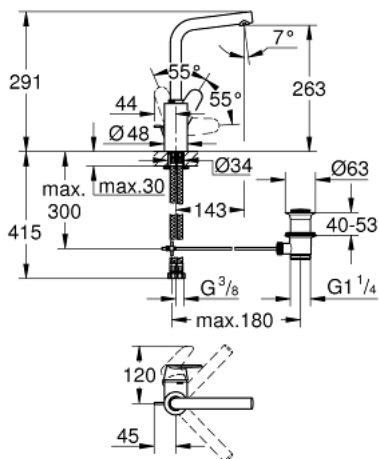

23 054 003 **EURODISC COSMOPOLITAN SINGLE-LEVER BASIN MIXER 1/2"**  
**L-SIZE**

**PRODUCT DESCRIPTION**

- **GROHE SilkMove** 35 mm ceramic cartridge
- adjustable flow rate limiter
- **GROHE StarLight** chrome finish
- **GROHE Zero** isolated inner water ways - lead and nickel free within the faucet
- **GROHE FastFixation Plus** installation system
- mousseur
- swivel tubular spout
- with stop restriction
- pop-up waste set 1 1/4"
- flexible connection hoses

23 054 003 **EURODISC COSMOPOLITAN SINGLE-LEVER BASIN MIXER 1/2"**  
**L-SIZE**

**SPARE PARTS**

- 1: Lever (Order-nr. 46750000)
  - 2: Cartridge (Order-nr. 46374000)
  - 3: Mousseur (Order-nr. 64186000)
  - 4: Safety ring (Order-nr. 48420000)
  - 5: Sealing washer Ø13,5 x Ø2,75 (Order-nr. 0128500M)
  - 6: Pop-up rod (Order-nr. 46739000)
  - 7: Shank mounting kit (Order-nr. 46671000)
  - 8: Waste set 1 1/4" (Order-nr. 28910000)
  - 8.1: Plug (Order-nr. 07182000)
  - 8.2: Eccentric rod (Order-nr. 07052000)
  - 9: Socket Spanner (Order-nr. 19332000)\*
  - 10: Mounting wrench (Order-nr. 19017000)\*
  - 11: Eccentric rod (Order-nr. 07341000)\*
- \* Optional accessories