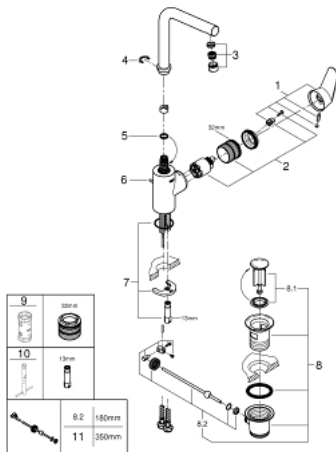

23 054 003 **EURODISC COSMOPOLITAN SINGLE-LEVER BASIN MIXER 1/2"**  
**L-SIZE**

**PRODUCT DESCRIPTION**

- **GROHE SilkMove** 35 mm ceramic cartridge
- adjustable flow rate limiter
- **GROHE StarLight** chrome finish
- **GROHE Zero** isolated inner water ways - lead and nickel free within the faucet
- **GROHE FastFixation Plus** installation system
- mousseur
- swivel tubular spout
- with stop restriction
- pop-up waste set 1 1/4"
- flexible connection hoses

23 054 003 **EURODISC COSMOPOLITAN SINGLE-LEVER BASIN MIXER 1/2"**  
**L-SIZE**

**SPARE PARTS**

- 1: Lever (Order-nr. 46750000)
  - 2: Cartridge (Order-nr. 46374000)
  - 3: Mousseur (Order-nr. 64186000)
  - 4: Safety ring (Order-nr. 48420000)
  - 5: Sealing washer Ø13,5 x Ø2,75 (Order-nr. 0128500M)
  - 6: Pop-up rod (Order-nr. 46739000)
  - 7: Shank mounting kit (Order-nr. 46671000)
  - 8: Waste set 1 1/4" (Order-nr. 28910000)
  - 8.1: Plug (Order-nr. 07182000)
  - 8.2: Eccentric rod (Order-nr. 07052000)
  - 9: Socket Spanner (Order-nr. 19332000)\*
  - 10: Mounting wrench (Order-nr. 19017000)\*
  - 11: Eccentric rod (Order-nr. 07341000)\*
- \* Optional accessories