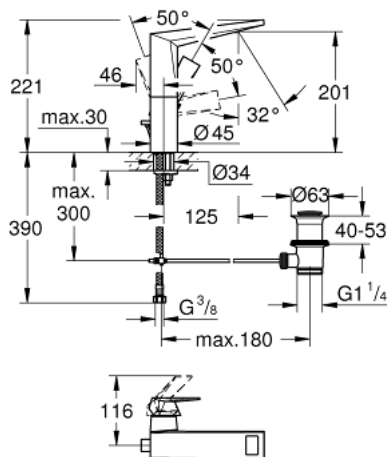

23 109 000 ALLURE BRILLIANT SINGLE-LEVER BASIN MIXER 1/2" L-SIZE

PRODUCT DESCRIPTION

- **GROHE SilkMove** 28 mm ceramic cartridge
- temperature limiter
- **GROHE StarLight** chrome finish
- GROHE EcoJoy 5.0 l/min. flow limiter
- **GROHE FastFixation** installation system
- spout with integrated mousseur
- pop-up waste set 1 1/4"
- flexible connection hoses

23 109 000 **ALLURE BRILLIANT SINGLE-LEVER BASIN MIXER 1/2"**
L-SIZE

SPARE PARTS

- 1: Lever (Order-nr. 46792000)
 - 2: Fitting ring (Order-nr. 07419000)
 - 3: Cartridge (Order-nr. 46963000)
 - 4: Cap (Order-nr. 46581000)
 - 5: Race (Order-nr. 46794000)
 - 6: Pop-up rod (Order-nr. 46787000)
 - 7: Shank fastening assembly (Order-nr. 48384000)
 - 8: Waste set 1 1/4" (Order-nr. 28910000)
 - 8.1: Plug (Order-nr. 07182000)
 - 8.2: Eccentric rod (Order-nr. 07052000)
 - 9: Eccentric rod (Order-nr. 07341000)*
- * Optional accessories