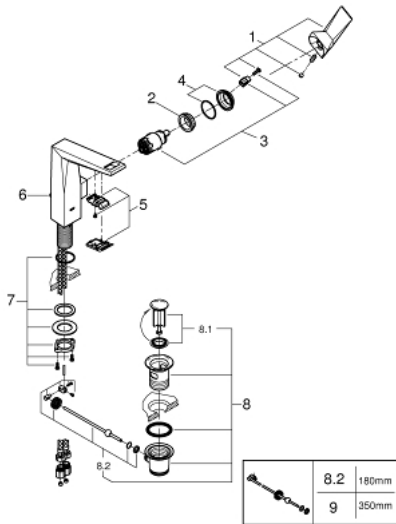

23 109 000 ALLURE BRILLIANT SINGLE-LEVER BASIN MIXER 1/2" L-SIZE

PRODUCT DESCRIPTION

- **GROHE SilkMove** 28 mm ceramic cartridge
- temperature limiter
- **GROHE StarLight** chrome finish
- GROHE EcoJoy 5.0 l/min. flow limiter
- **GROHE FastFixation** installation system
- spout with integrated mousseur
- pop-up waste set 1 1/4"
- flexible connection hoses

23 109 000 **ALLURE BRILLIANT SINGLE-LEVER BASIN MIXER 1/2"**
L-SIZE

SPARE PARTS

- 1: Lever (Order-nr. 46792000)
 - 2: Fitting ring (Order-nr. 07419000)
 - 3: Cartridge (Order-nr. 46963000)
 - 4: Cap (Order-nr. 46581000)
 - 5: Race (Order-nr. 46794000)
 - 6: Pop-up rod (Order-nr. 46787000)
 - 7: Shank fastening assembly (Order-nr. 48384000)
 - 8: Waste set 1 1/4" (Order-nr. 28910000)
 - 8.1: Plug (Order-nr. 07182000)
 - 8.2: Eccentric rod (Order-nr. 07052000)
 - 9: Eccentric rod (Order-nr. 07341000)*
- * Optional accessories