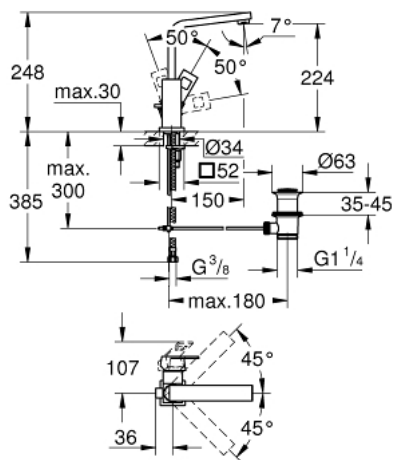

23 135 000 EUROCUBE SINGLE-LEVER BASIN MIXER 1/2" L-SIZE

PRODUCT DESCRIPTION

- GROHE SilkMove 28 mm ceramic cartridge
- temperature limiter
- GROHE StarLight chrome finish
- GROHE FastFixation Plus installation system
- mousseur
- swivel tubular spout
- pop-up waste set 1 1/4"
- flexible connection hoses

23 135 000 **EUROCUBE SINGLE-LEVER BASIN MIXER 1/2"**
L-SIZE

SPARE PARTS

- 1: Lever (Order-nr. 46788000)
 - 2: Cap (Order-nr. 46581000)
 - 3: Fitting ring (Order-nr. 07419000)
 - 4: Cartridge (Order-nr. 46580000)
 - 5: Outlet (Order-nr. 13322000)
 - 5.1: Mousseur (Order-nr. 13929000)
 - 6: Pop-up rod (Order-nr. 46787000)
 - 7: Shank mounting kit (Order-nr. 46645000)
 - 8: Waste set 1 1/4" (Order-nr. 28910000)
 - 8.1: Plug (Order-nr. 07182000)
 - 8.2: Eccentric rod (Order-nr. 07052000)
 - 9: Eccentric rod (Order-nr. 07341000)*
 - 10: Mounting wrench (Order-nr. 19017000)*
- * Optional accessories