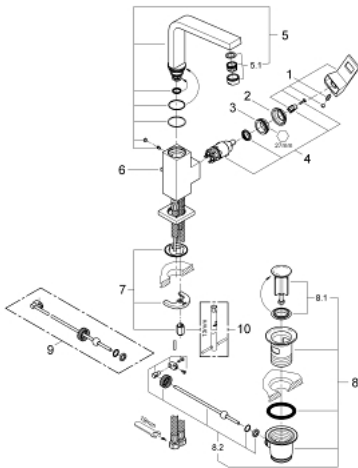

23 135 000 EUROCUBE SINGLE-LEVER BASIN MIXER 1/2" L-SIZE

PRODUCT DESCRIPTION

- GROHE SilkMove 28 mm ceramic cartridge
- temperature limiter
- GROHE StarLight chrome finish
- GROHE FastFixation Plus installation system
- mousseur
- swivel tubular spout
- pop-up waste set 1 1/4"
- flexible connection hoses

23 135 000 **EUROCUBE SINGLE-LEVER BASIN MIXER 1/2"**
L-SIZE

SPARE PARTS

- 1: Lever (Order-nr. 46788000)
 - 2: Cap (Order-nr. 46581000)
 - 3: Fitting ring (Order-nr. 07419000)
 - 4: Cartridge (Order-nr. 46580000)
 - 5: Outlet (Order-nr. 13322000)
 - 5.1: Mousseur (Order-nr. 13929000)
 - 6: Pop-up rod (Order-nr. 46787000)
 - 7: Shank mounting kit (Order-nr. 46645000)
 - 8: Waste set 1 1/4" (Order-nr. 28910000)
 - 8.1: Plug (Order-nr. 07182000)
 - 8.2: Eccentric rod (Order-nr. 07052000)
 - 9: Eccentric rod (Order-nr. 07341000)*
 - 10: Mounting wrench (Order-nr. 19017000)*
- * Optional accessories