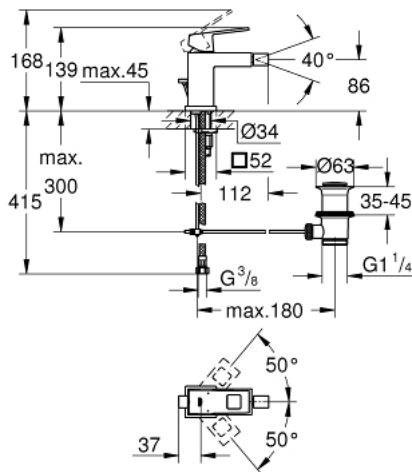

23 138 000 EUROCUBE SINGLE-LEVER BIDET MIXER 1/2" S-SIZE

PRODUCT DESCRIPTION

- GROHE SilkMove 28 mm ceramic cartridge
- temperature limiter
- GROHE StarLight chrome finish
- GROHE FastFixation Plus installation system
- ball-joint mousseur
- pop-up waste set 1 1/4"
- flexible connection hoses

23 138 000 **EUROCUBE SINGLE-LEVER BIDET MIXER 1/2"**
S-SIZE

SPARE PARTS

- 1: Lever (Order-nr. 46786000)
 - 2: Fitting ring (Order-nr. 46715000)
 - 3: Cartridge (Order-nr. 46580000)
 - 4: Ball-joint aerator (Order-nr. 46791000)
 - 5: Pop-up rod (Order-nr. 46787000)
 - 6: Shank mounting kit (Order-nr. 46645000)
 - 7: Waste set 1 1/4" (Order-nr. 28910000)
 - 7.1: Plug (Order-nr. 07182000)
 - 7.2: Eccentric rod (Order-nr. 07052000)
 - 8: Mounting wrench (Order-nr. 19017000)*
 - 9: Eccentric rod (Order-nr. 07341000)*
- * Optional accessories