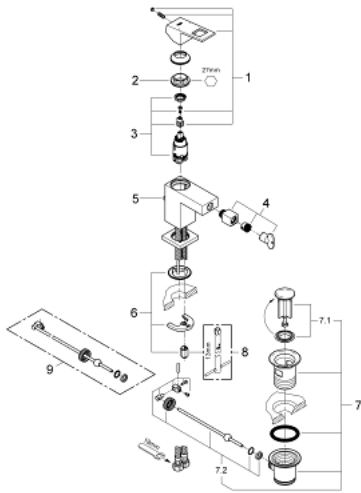

23 138 000 EUROCUBE SINGLE-LEVER BIDET MIXER 1/2" S-SIZE

PRODUCT DESCRIPTION

- GROHE SilkMove 28 mm ceramic cartridge
- temperature limiter
- GROHE StarLight chrome finish
- GROHE FastFixation Plus installation system
- ball-joint mousseur
- pop-up waste set 1 1/4"
- flexible connection hoses

23 138 000 **EUROCUBE SINGLE-LEVER BIDET MIXER 1/2"**
S-SIZE

SPARE PARTS

- 1: Lever (Order-nr. 46786000)
 - 2: Fitting ring (Order-nr. 46715000)
 - 3: Cartridge (Order-nr. 46580000)
 - 4: Ball-joint aerator (Order-nr. 46791000)
 - 5: Pop-up rod (Order-nr. 46787000)
 - 6: Shank mounting kit (Order-nr. 46645000)
 - 7: Waste set 1 1/4" (Order-nr. 28910000)
 - 7.1: Plug (Order-nr. 07182000)
 - 7.2: Eccentric rod (Order-nr. 07052000)
 - 8: Mounting wrench (Order-nr. 19017000)*
 - 9: Eccentric rod (Order-nr. 07341000)*
- * Optional accessories