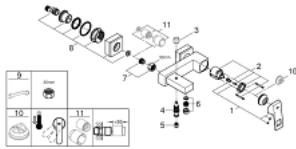

23 140 000 EUROCUBE SINGLE-LEVER BATH MIXER 1/2"

PRODUCT DESCRIPTION

- wall mounted
- **GROHE SilkMove** 46 mm ceramic cartridge
- **GROHE StarLight** chrome finish
- adjustable flow rate limiter
- automatic diverter: bath/shower
- mousseur
- integrated non-return valve in shower outlet
- covered S-unions
- protected against backflow

23 140 000 EUROCUBE SINGLE-LEVER BATH MIXER 1/2"

SPARE PARTS

- 1: Lever (Order-nr. 46782000)
- 2: Cartridge (Order-nr. 46048000)
- 3: Diverter knob (Order-nr. 48128000)
- 4: Diverter (Order-nr. 65655000)
- 5: Non-return valve (Order-nr. 08565000)
- 6: Mousseur (Order-nr. 13952000)
- 7: Screw connection 1/2" (Order-nr. 45044000)
- 8: S-union (Order-nr. 47824000)
- 9: Special spanner (Order-nr. 19377000)*
- 10: Temperature limiter (Order-nr. 46375000)*
- 11: Extension set 1/2", 30 mm (Order-nr. 46238000)*