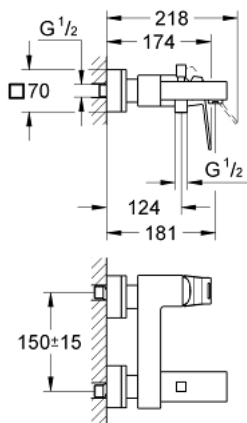

23 140 000 EUROCUBE SINGLE-LEVER BATH MIXER 1/2"

PRODUCT DESCRIPTION

- wall mounted
- **GROHE SilkMove** 46 mm ceramic cartridge
- **GROHE StarLight** chrome finish
- adjustable flow rate limiter
- automatic diverter: bath/shower
- mousseur
- integrated non-return valve in shower outlet
- covered S-unions
- protected against backflow

23 140 000 EUROCUBE SINGLE-LEVER BATH MIXER 1/2"

SPARE PARTS

- 1: Lever (Order-nr. 46782000)
- 2: Cartridge (Order-nr. 46048000)
- 3: Diverter knob (Order-nr. 48128000)
- 4: Diverter (Order-nr. 65655000)
- 5: Non-return valve (Order-nr. 08565000)
- 6: Mousseur (Order-nr. 13952000)
- 7: Screw connection 1/2" (Order-nr. 45044000)
- 8: S-union (Order-nr. 47824000)
- 9: Special spanner (Order-nr. 19377000)*
- 10: Temperature limiter (Order-nr. 46375000)*
- 11: Extension set 1/2", 30 mm (Order-nr. 46238000)*