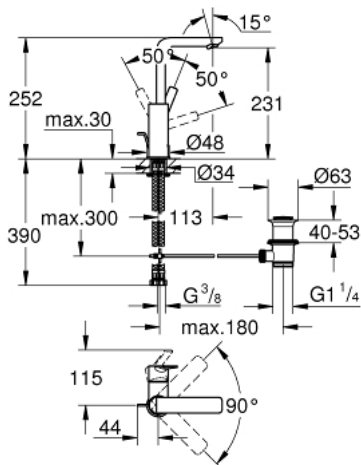

23 296 001 LINEARE SINGLE-LEVER BASIN MIXER 1/2" L-SIZE

PRODUCT DESCRIPTION

- GROHE SilkMove 28 mm ceramic cartridge
- with temperature limiter
- GROHE StarLight chrome finish
- GROHE EcoJoy SpeedClean mousseur 5.7 l/min
- GROHE FastFixation Plus installation system
- swivel spout with mousseur and stop limiter
- pop-up waste set 1 1/4"
- flexible connection hoses

23 296 001 **LINEARE SINGLE-LEVER BASIN MIXER 1/2"**
L-SIZE

SPARE PARTS

- 1: Lever (Order-nr. 46984000)
 - 2: Cap (Order-nr. 46581000)
 - 3: Fitting ring (Order-nr. 07419000)
 - 4: Cartridge (Order-nr. 46580000)
 - 5: Mousseur (Order-nr. 48159000)
 - 6: Pop-up rod (Order-nr. 46739000)
 - 7: Shank mounting kit (Order-nr. 46645000)
 - 8: Waste set 1 1/4" (Order-nr. 28910000)
 - 8.1: Plug (Order-nr. 07182000)
 - 8.2: Eccentric rod (Order-nr. 07052000)
 - 9: Mounting wrench (Order-nr. 19017000)*
 - 10: Eccentric rod (Order-nr. 07341000)*
- * Optional accessories