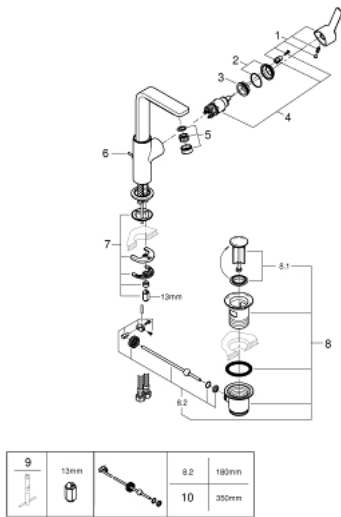

23 296 001 LINEARE SINGLE-LEVER BASIN MIXER 1/2" L-SIZE

PRODUCT DESCRIPTION

- GROHE SilkMove 28 mm ceramic cartridge
- with temperature limiter
- GROHE StarLight chrome finish
- GROHE EcoJoy SpeedClean mousseur 5.7 l/min
- GROHE FastFixation Plus installation system
- swivel spout with mousseur and stop limiter
- pop-up waste set 1 1/4"
- flexible connection hoses

23 296 001 **LINEARE SINGLE-LEVER BASIN MIXER 1/2"**
L-SIZE

SPARE PARTS

- 1: Lever (Order-nr. 46984000)
 - 2: Cap (Order-nr. 46581000)
 - 3: Fitting ring (Order-nr. 07419000)
 - 4: Cartridge (Order-nr. 46580000)
 - 5: Mousseur (Order-nr. 48159000)
 - 6: Pop-up rod (Order-nr. 46739000)
 - 7: Shank mounting kit (Order-nr. 46645000)
 - 8: Waste set 1 1/4" (Order-nr. 28910000)
 - 8.1: Plug (Order-nr. 07182000)
 - 8.2: Eccentric rod (Order-nr. 07052000)
 - 9: Mounting wrench (Order-nr. 19017000)*
 - 10: Eccentric rod (Order-nr. 07341000)*
- * Optional accessories