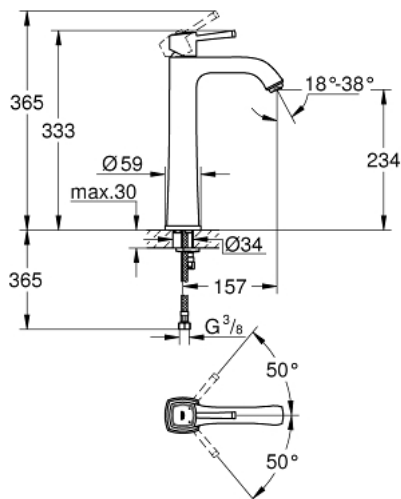

23 313 000 **GRANDERA SINGLE-LEVER BASIN MIXER 1/2"**
XL-SIZE

PRODUCT DESCRIPTION

- for free-standing basins
- GROHE SilkMove 28 mm ceramic cartridge
- temperature limiter
- GROHE StarLight chrome finish
- GROHE EcoJoy for less water and perfect flow
- GROHE FastFixation installation system
- GROHE AquaGuide adjustable mousseur 5.7 l/min
- smooth body
- flexible connection hoses

23 313 000 **GRANDERA SINGLE-LEVER BASIN MIXER 1/2"**
XL-SIZE

SPARE PARTS

1: Lever (Order-nr. 46836000)

2: Fitting ring (Order-nr. 46715000)

3: Cartridge (Order-nr. 46580000)

4: Flow straightener (Order-nr. 46837000)

5: Shank mounting kit (Order-nr. 46671000)

6: Mounting wrench (Order-nr. 19017000)*

* Optional accessories