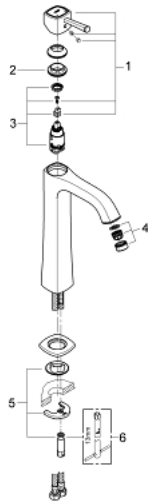

23 313 000 **GRANDERA SINGLE-LEVER BASIN MIXER 1/2"**
XL-SIZE

PRODUCT DESCRIPTION

- for free-standing basins
- GROHE SilkMove 28 mm ceramic cartridge
- temperature limiter
- GROHE StarLight chrome finish
- GROHE EcoJoy for less water and perfect flow
- GROHE FastFixation installation system
- GROHE AquaGuide adjustable mousseur 5.7 l/min
- smooth body
- flexible connection hoses

23 313 000 **GRANDERA SINGLE-LEVER BASIN MIXER 1/2"**
XL-SIZE

SPARE PARTS

1: Lever (Order-nr. 46836000)

2: Fitting ring (Order-nr. 46715000)

3: Cartridge (Order-nr. 46580000)

4: Flow straightener (Order-nr. 46837000)

5: Shank mounting kit (Order-nr. 46671000)

6: Mounting wrench (Order-nr. 19017000)*

* Optional accessories