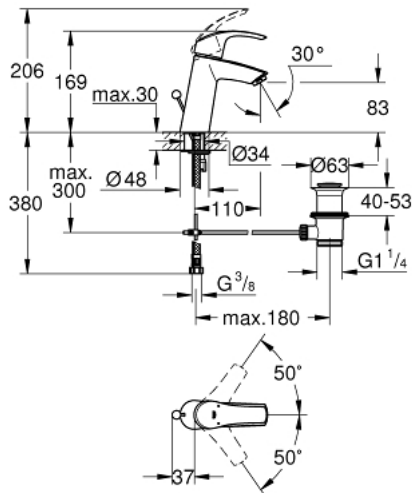

23 322 001 **EUROSMART SINGLE-LEVER BASIN MIXER 1/2"**  
**M-SIZE**

**PRODUCT DESCRIPTION**

- Colour: chrome
- GROHE SilkMove 28 mm ceramic cartridge
- with temperature limiter
- GROHE Long-Life finish
- GROHE Water Saving - Less water, perfect flow
- maximum flow rate (at 3 bar): 5 l/min
- GROHE FastFixation installation system
- pop-up waste set 1 1/4"
- flexible connection hoses

23 322 001 **EUROSMART SINGLE-LEVER BASIN MIXER 1/2"**  
**M-SIZE**

**SPARE PARTS**, April 2016 – now

- 1: Lever (Spare part-nr. 46859000)
- 2: Fitting ring (Spare part-nr. 46715000)
- 3: Cartridge (Spare part-nr. 46580000)
- 4: Pop-up rod (Spare part-nr. 06329000)
- 5: Mousseur (Spare part-nr. 48159000)
- 6: Shank mounting kit (Spare part-nr. 46249000)
- 7: Waste set 1 1/4" (Spare part-nr. 28910000)
- 7.1: Plug (Spare part-nr. 07182000)
- 7.2: Eccentric rod (Spare part-nr. 07052000)
- 8: Mounting wrench (Spare part-nr. 19017000)\*
- 9: Eccentric rod (Spare part-nr. 07341000)\*