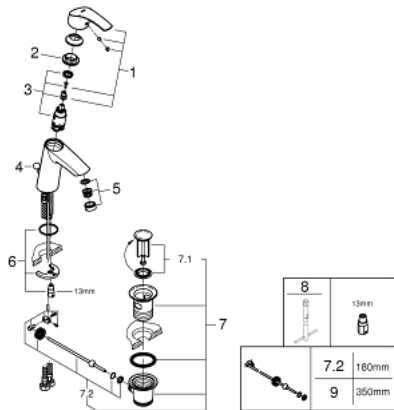

23 322 001 **EUROSMART SINGLE-LEVER BASIN MIXER 1/2"**  
**M-SIZE**

**PRODUCT DESCRIPTION**

- Colour: chrome
- GROHE SilkMove 28 mm ceramic cartridge
- with temperature limiter
- GROHE Long-Life finish
- GROHE Water Saving - Less water, perfect flow
- maximum flow rate (at 3 bar): 5 l/min
- GROHE FastFixation installation system
- pop-up waste set 1 1/4"
- flexible connection hoses

23 322 001 **EUROSMART SINGLE-LEVER BASIN MIXER 1/2"**  
**M-SIZE**

**SPARE PARTS**, April 2016 – now

- 1: Lever (Spare part-nr. 46859000)
- 2: Fitting ring (Spare part-nr. 46715000)
- 3: Cartridge (Spare part-nr. 46580000)
- 4: Pop-up rod (Spare part-nr. 06329000)
- 5: Mousseur (Spare part-nr. 48159000)
- 6: Shank mounting kit (Spare part-nr. 46249000)
- 7: Waste set 1 1/4" (Spare part-nr. 28910000)
- 7.1: Plug (Spare part-nr. 07182000)
- 7.2: Eccentric rod (Spare part-nr. 07052000)
- 8: Mounting wrench (Spare part-nr. 19017000)\*
- 9: Eccentric rod (Spare part-nr. 07341000)\*