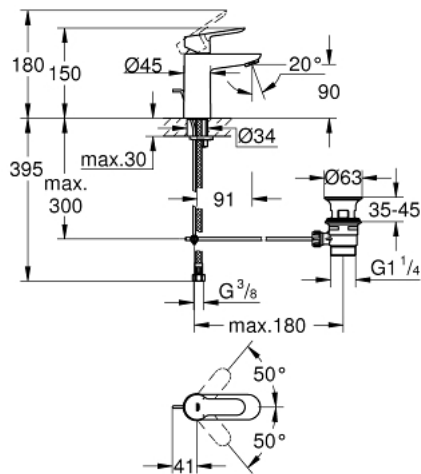

23 328 000 **BAUEDGE SINGLE-LEVER BASIN MIXER 1/2"**
S-SIZE

PRODUCT DESCRIPTION

- Colour: chrome
- GROHE Long-Life 28 mm ceramic cartridge
- GROHE Long-Life finish
- GROHE Water Saving - Less water, perfect flow
- maximum flow rate (at 3 bar): 5 l/min
- rapid installation system
- plastic pop-up waste set 1 1/4"
- flexible connection hoses

23 328 000 **BAUEDGE SINGLE-LEVER BASIN MIXER 1/2"**
S-SIZE

SPARE PARTS, September 2012 – now

- 1: Lever (Spare part-nr. 46697000)
- 2: Cartridge (Spare part-nr. 46580000)
- 3: Pop-up rod (Spare part-nr. 46739000)
- 4: Mousseur (Spare part-nr. 48159000)
- 5: Shank mounting kit (Spare part-nr. 46249000)
- 6: Waste set 1 1/4" (Spare part-nr. 28910000)
- 6.1: Plug (Spare part-nr. 07182000)
- 6.2: Eccentric rod (Spare part-nr. 07052000)
- 7: Mounting wrench (Spare part-nr. 19017000)*
- 8: Eccentric rod (Spare part-nr. 07341000)*