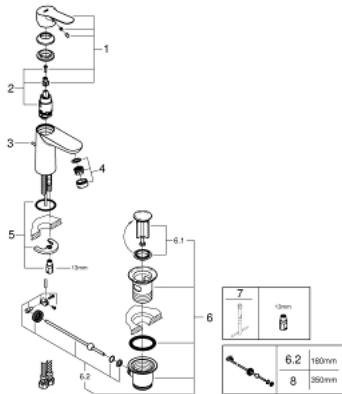

23 328 000 **BAUEDGE SINGLE-LEVER BASIN MIXER 1/2"**
S-SIZE

PRODUCT DESCRIPTION

- Colour: chrome
- GROHE Long-Life 28 mm ceramic cartridge
- GROHE Long-Life finish
- GROHE Water Saving - Less water, perfect flow
- maximum flow rate (at 3 bar): 5 l/min
- rapid installation system
- plastic pop-up waste set 1 1/4"
- flexible connection hoses

23 328 000 **BAUEDGE SINGLE-LEVER BASIN MIXER 1/2"**
S-SIZE

SPARE PARTS, September 2012 – now

- 1: Lever (Spare part-nr. 46697000)
- 2: Cartridge (Spare part-nr. 46580000)
- 3: Pop-up rod (Spare part-nr. 46739000)
- 4: Mousseur (Spare part-nr. 48159000)
- 5: Shank mounting kit (Spare part-nr. 46249000)
- 6: Waste set 1 1/4" (Spare part-nr. 28910000)
- 6.1: Plug (Spare part-nr. 07182000)
- 6.2: Eccentric rod (Spare part-nr. 07052000)
- 7: Mounting wrench (Spare part-nr. 19017000)*
- 8: Eccentric rod (Spare part-nr. 07341000)*