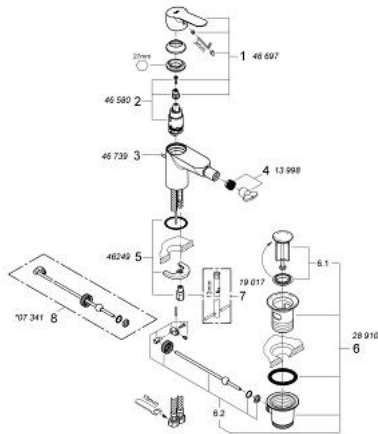

## 23 331 000 BAUEDGE SINGLE-LEVER BIDET MIXER 1/2"

### PRODUCT DESCRIPTION

- Colour: chrome
- GROHE Long-Life 28 mm ceramic cartridge
- GROHE Long-Life finish
- GROHE Water Saving - Less water, perfect flow
- maximum flow rate (at 3 bar): 5 l/min
- rapid installation system
- with ball joint
- pop-up waste set 1 1/4"
- flexible connection hoses

### SPARE PARTS, September 2012 – now

- 1: Lever (Spare part-nr. 46697000)
- 2: Cartridge (Spare part-nr. 46580000)
- 3: Pop-up rod (Spare part-nr. 46739000)
- 4: Mousseur (Spare part-nr. 13998000)
- 5: Shank mounting kit (Spare part-nr. 46249000)
- 6: Waste set 1 1/4" (Spare part-nr. 28910000)
- 6.1: Plug (Spare part-nr. 07182000)
- 6.2: Eccentric rod (Spare part-nr. 07052000)
- 7: Mounting wrench (Spare part-nr. 19017000)\*
- 8: Eccentric rod (Spare part-nr. 07341000)\*