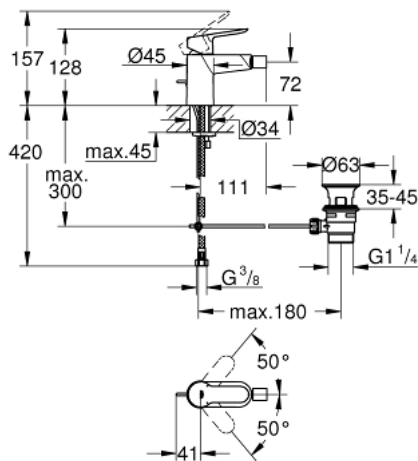

## 23 331 000 BAUEDGE SINGLE-LEVER BIDET MIXER 1/2"

### PRODUCT DESCRIPTION

- Colour: chrome
- GROHE Long-Life 28 mm ceramic cartridge
- GROHE Long-Life finish
- GROHE Water Saving - Less water, perfect flow
- maximum flow rate (at 3 bar): 5 l/min
- rapid installation system
- with ball joint
- pop-up waste set 1 1/4"
- flexible connection hoses

### SPARE PARTS, September 2012 – now

- 1: Lever (Spare part-nr. 46697000)
- 2: Cartridge (Spare part-nr. 46580000)
- 3: Pop-up rod (Spare part-nr. 46739000)
- 4: Mousseur (Spare part-nr. 13998000)
- 5: Shank mounting kit (Spare part-nr. 46249000)
- 6: Waste set 1 1/4" (Spare part-nr. 28910000)
- 6.1: Plug (Spare part-nr. 07182000)
- 6.2: Eccentric rod (Spare part-nr. 07052000)
- 7: Mounting wrench (Spare part-nr. 19017000)\*
- 8: Eccentric rod (Spare part-nr. 07341000)\*