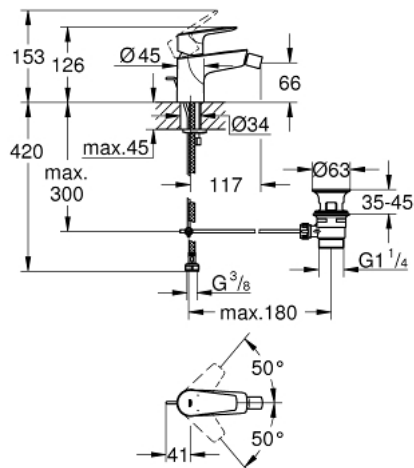

23 331 001 BAUEDGE SINGLE-LEVER BIDET MIXER 1/2"

PRODUCT DESCRIPTION

- **GROHE Longlife** 28 mm ceramic cartridge
- with temperature limiter
- **GROHE StarLight** chrome finish
- **GROHE EcoJoy** mousseur 5.7 l/min
- with ball joint
- rapid installation system
- plastic pop-up waste set 1 1/4"
- flexible connection hoses

23 331 001 BAUEDGE SINGLE-LEVER BIDET MIXER 1/2"

SPARE PARTS

- 1: Cartridge (Order-nr. 46580000)
 - 2: Pop-up rod (Order-nr. 46739000)
 - 3: Mousseur (Order-nr. 13998000)
 - 4: Shank mounting kit (Order-nr. 46249000)
 - 5: Waste set 1 1/4" (Order-nr. 28910000)
 - 5.1: Plug (Order-nr. 07182000)
 - 5.2: Eccentric rod (Order-nr. 07052000)
 - 6: Eccentric rod (Order-nr. 07341000)*
 - 7: Mounting wrench (Order-nr. 19017000)*
- * Optional accessories