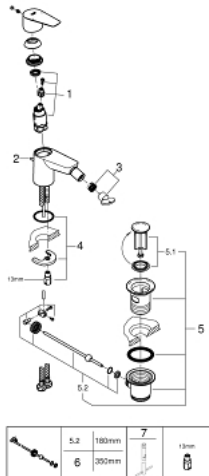

23 331 001 BAUEDGE SINGLE-LEVER BIDET MIXER 1/2"

PRODUCT DESCRIPTION

- **GROHE Longlife** 28 mm ceramic cartridge
- with temperature limiter
- **GROHE StarLight** chrome finish
- **GROHE EcoJoy** mousseur 5.7 l/min
- with ball joint
- rapid installation system
- plastic pop-up waste set 1 1/4"
- flexible connection hoses

23 331 001 BAUEDGE SINGLE-LEVER BIDET MIXER 1/2"

SPARE PARTS

- 1: Cartridge (Order-nr. 46580000)
 - 2: Pop-up rod (Order-nr. 46739000)
 - 3: Mousseur (Order-nr. 13998000)
 - 4: Shank mounting kit (Order-nr. 46249000)
 - 5: Waste set 1 1/4" (Order-nr. 28910000)
 - 5.1: Plug (Order-nr. 07182000)
 - 5.2: Eccentric rod (Order-nr. 07052000)
 - 6: Eccentric rod (Order-nr. 07341000)*
 - 7: Mounting wrench (Order-nr. 19017000)*
- * Optional accessories