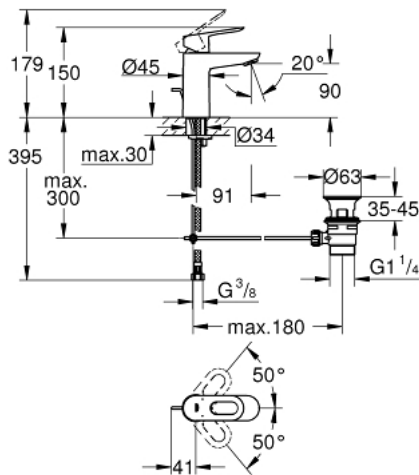

23 335 000 **BAULoop SINGLE-LEVER BASIN MIXER 1/2"**
S-SIZE

PRODUCT DESCRIPTION

- Colour: chrome
- GROHE Long-Life 28 mm ceramic cartridge
- GROHE Long-Life finish
- GROHE Water Saving - Less water, perfect flow
- maximum flow rate (at 3 bar): 5 l/min
- rapid installation system
- plastic pop-up waste set 1 1/4"
- flexible connection hoses

23 335 000 BAULOOP SINGLE-LEVER BASIN MIXER 1/2" S-SIZE

SPARE PARTS, October 2012 – now

- 1: Lever (Spare part-nr. 46695000)
- 2: Cartridge (Spare part-nr. 46580000)
- 3: Pop-up rod (Spare part-nr. 46739000)
- 4: Mousseur (Spare part-nr. 48159000)
- 5: Shank mounting kit (Spare part-nr. 46249000)
- 6: Waste set 1 1/4" (Spare part-nr. 28910000)
- 6.1: Plug (Spare part-nr. 07182000)
- 6.2: Eccentric rod (Spare part-nr. 07052000)
- 7: Mounting wrench (Spare part-nr. 19017000)*
- 8: Eccentric rod (Spare part-nr. 07341000)*