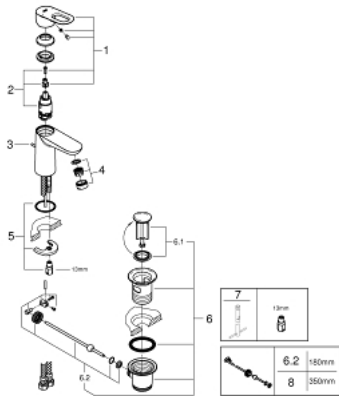

23 335 000 **BAULoop SINGLE-LEVER BASIN MIXER 1/2"**
S-SIZE

PRODUCT DESCRIPTION

- Colour: chrome
- GROHE Long-Life 28 mm ceramic cartridge
- GROHE Long-Life finish
- GROHE Water Saving - Less water, perfect flow
- maximum flow rate (at 3 bar): 5 l/min
- rapid installation system
- plastic pop-up waste set 1 1/4"
- flexible connection hoses

23 335 000 BAULOOP SINGLE-LEVER BASIN MIXER 1/2" S-SIZE

SPARE PARTS, October 2012 – now

- 1: Lever (Spare part-nr. 46695000)
- 2: Cartridge (Spare part-nr. 46580000)
- 3: Pop-up rod (Spare part-nr. 46739000)
- 4: Mousseur (Spare part-nr. 48159000)
- 5: Shank mounting kit (Spare part-nr. 46249000)
- 6: Waste set 1 1/4" (Spare part-nr. 28910000)
- 6.1: Plug (Spare part-nr. 07182000)
- 6.2: Eccentric rod (Spare part-nr. 07052000)
- 7: Mounting wrench (Spare part-nr. 19017000)*
- 8: Eccentric rod (Spare part-nr. 07341000)*