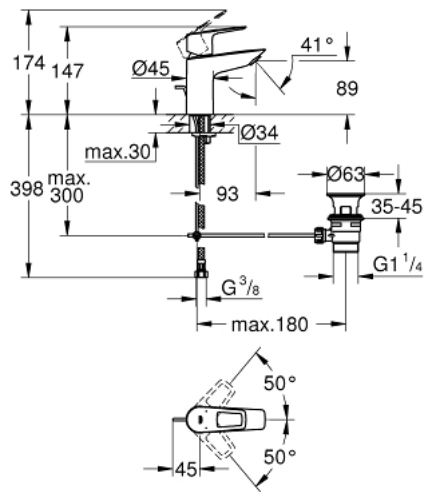

23 335 001 BAULOOP SINGLE-LEVER BASIN MIXER 1/2" S-SIZE

PRODUCT DESCRIPTION

- **GROHE Longlife** 28 mm ceramic cartridge
- with temperature limiter
- **GROHE StarLight** chrome finish
- **GROHE Zero** isolated inner water ways - lead and nickel free within the faucet
- **GROHE EcoJoy** mousseur 5.7 l/min
- rapid installation system
- plastic pop-up waste set 1 1/4"
- flexible connection hoses

23 335 001 **BAULOOP SINGLE-LEVER BASIN MIXER 1/2"**
S-SIZE

SPARE PARTS

- 1: Cartridge (Order-nr. 48518000)
 - 2: Pop-up rod (Order-nr. 46739000)
 - 3: Mousseur (Order-nr. 48159000)
 - 4: Shank mounting kit (Order-nr. 46249000)
 - 5: Waste set 1 1/4" (Order-nr. 28910000)
 - 5.1: Plug (Order-nr. 07182000)
 - 5.2: Eccentric rod (Order-nr. 07052000)
 - 6: Eccentric rod (Order-nr. 07341000)*
- * Optional accessories