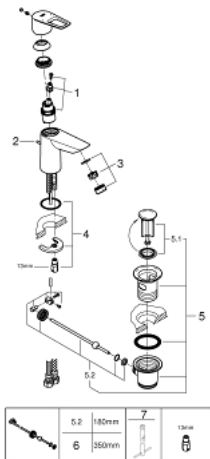

23 335 001 BAULOOP SINGLE-LEVER BASIN MIXER 1/2" S-SIZE

PRODUCT DESCRIPTION

- **GROHE Longlife** 28 mm ceramic cartridge
- with temperature limiter
- **GROHE StarLight** chrome finish
- **GROHE Zero** isolated inner water ways - lead and nickel free within the faucet
- **GROHE EcoJoy** mousseur 5.7 l/min
- rapid installation system
- plastic pop-up waste set 1 1/4"
- flexible connection hoses

23 335 001 **BAULOOP SINGLE-LEVER BASIN MIXER 1/2"**
S-SIZE

SPARE PARTS

- 1: Cartridge (Order-nr. 48518000)
 - 2: Pop-up rod (Order-nr. 46739000)
 - 3: Mousseur (Order-nr. 48159000)
 - 4: Shank mounting kit (Order-nr. 46249000)
 - 5: Waste set 1 1/4" (Order-nr. 28910000)
 - 5.1: Plug (Order-nr. 07182000)
 - 5.2: Eccentric rod (Order-nr. 07052000)
 - 6: Eccentric rod (Order-nr. 07341000)*
- * Optional accessories