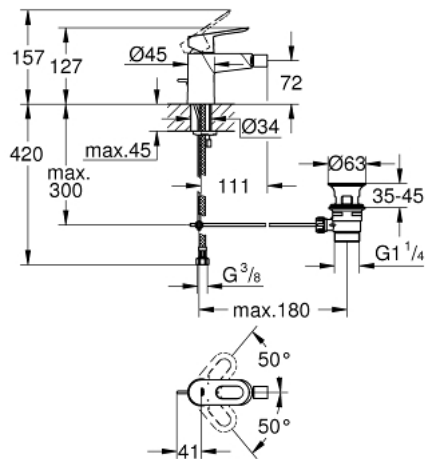

23 338 000 BAULOOP SINGLE-LEVER BIDET MIXER 1/2"

PRODUCT DESCRIPTION

- Colour: chrome
- GROHE Long-Life 28 mm ceramic cartridge
- GROHE Long-Life finish
- GROHE Water Saving - Less water, perfect flow
- maximum flow rate (at 3 bar): 5 l/min
- rapid installation system
- with ball joint
- pop-up waste set 1 1/4"
- flexible connection hoses

23 338 000 BAULoop SINGLE-LEVER BIDET MIXER 1/2"

SPARE PARTS, September 2012 – now

- 1: Lever (Spare part-nr. 46695000)
- 2: Cartridge (Spare part-nr. 46580000)
- 3: Pop-up rod (Spare part-nr. 46739000)
- 4: Mousseur (Spare part-nr. 13998000)
- 5: Shank mounting kit (Spare part-nr. 46249000)
- 6: Waste set 1 1/4" (Spare part-nr. 28910000)
- 6.1: Plug (Spare part-nr. 07182000)
- 6.2: Eccentric rod (Spare part-nr. 07052000)
- 7: Mounting wrench (Spare part-nr. 19017000)*
- 8: Eccentric rod (Spare part-nr. 07341000)*