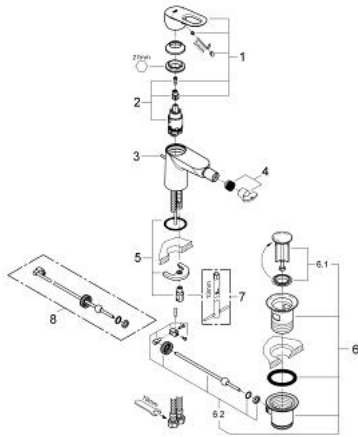

23 338 000 BAULOOP SINGLE-LEVER BIDET MIXER 1/2"

PRODUCT DESCRIPTION

- Colour: chrome
- GROHE Long-Life 28 mm ceramic cartridge
- GROHE Long-Life finish
- GROHE Water Saving - Less water, perfect flow
- maximum flow rate (at 3 bar): 5 l/min
- rapid installation system
- with ball joint
- pop-up waste set 1 1/4"
- flexible connection hoses

23 338 000 BAULoop SINGLE-LEVER BIDET MIXER 1/2"

SPARE PARTS, September 2012 – now

- 1: Lever (Spare part-nr. 46695000)
- 2: Cartridge (Spare part-nr. 46580000)
- 3: Pop-up rod (Spare part-nr. 46739000)
- 4: Mousseur (Spare part-nr. 13998000)
- 5: Shank mounting kit (Spare part-nr. 46249000)
- 6: Waste set 1 1/4" (Spare part-nr. 28910000)
- 6.1: Plug (Spare part-nr. 07182000)
- 6.2: Eccentric rod (Spare part-nr. 07052000)
- 7: Mounting wrench (Spare part-nr. 19017000)*
- 8: Eccentric rod (Spare part-nr. 07341000)*