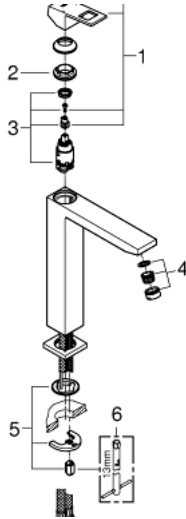

23 406 000 **EUROCUBE SINGLE-LEVER BASIN MIXER 1/2"**
XL-SIZE

PRODUCT DESCRIPTION

- for free-standing basins
- GROHE SilkMove 28 mm ceramic cartridge
- temperature limiter
- GROHE StarLight chrome finish
- GROHE EcoJoy SpeedClean mousseur 5.7 l/min
- GROHE FastFixation Plus installation system
- smooth body
- flexible connection hoses

23 406 000 **EUROCUBE SINGLE-LEVER BASIN MIXER 1/2"**
XL-SIZE

SPARE PARTS

- 1: Lever (Order-nr. 46786000)
 - 2: Fitting ring (Order-nr. 46715000)
 - 3: Cartridge (Order-nr. 46580000)
 - 4: Mousseur (Order-nr. 48159000)
 - 5: Shank mounting kit (Order-nr. 46645000)
 - 6: Mounting wrench (Order-nr. 19017000)*
- * Optional accessories