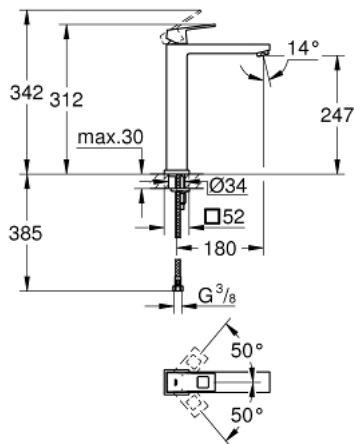

23 406 000 **EUROCUBE SINGLE-LEVER BASIN MIXER 1/2"**
XL-SIZE

PRODUCT DESCRIPTION

- for free-standing basins
- GROHE SilkMove 28 mm ceramic cartridge
- temperature limiter
- GROHE StarLight chrome finish
- GROHE EcoJoy SpeedClean mousseur 5.7 l/min
- GROHE FastFixation Plus installation system
- smooth body
- flexible connection hoses

23 406 000 **EUROCUBE SINGLE-LEVER BASIN MIXER 1/2"**
XL-SIZE

SPARE PARTS

- 1: Lever (Order-nr. 46786000)
 - 2: Fitting ring (Order-nr. 46715000)
 - 3: Cartridge (Order-nr. 46580000)
 - 4: Mousseur (Order-nr. 48159000)
 - 5: Shank mounting kit (Order-nr. 46645000)
 - 6: Mounting wrench (Order-nr. 19017000)*
- * Optional accessories