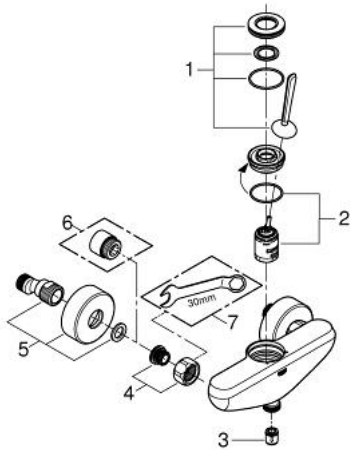

23 430 000 **EURODISC JOY SINGLE-LEVER SHOWER MIXER 1/2"**

**PRODUCT DESCRIPTION**

- wall mounted
- **GROHE FeatherControl** Joystick cartridge
- **GROHE StarLight** chrome finish
- shower bottom outlet with integrated non return-valve
- S-unions
- protected against backflow

23 430 000 **EURODISC JOY SINGLE-LEVER SHOWER MIXER 1/2"**

**SPARE PARTS**

- 1: Lever (Order-nr. 46906000)
  - 2: Cartridge (Order-nr. 46907000)
  - 3: Non-return valve (Order-nr. 08565000)
  - 4: Screw connection 1/2" (Order-nr. 45044000)
  - 5: S-union (Order-nr. 12662000)
  - 6: Extension 3/4", 20 mm (Order-nr. 0713000M)\*
  - 7: Special spanner (Order-nr. 19377000)\*
- \* Optional accessories