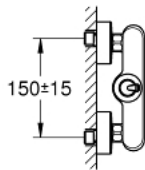

23 430 000 **EURODISC JOY SINGLE-LEVER SHOWER MIXER 1/2"**

**PRODUCT DESCRIPTION**

- wall mounted
- **GROHE FeatherControl** Joystick cartridge
- **GROHE StarLight** chrome finish
- shower bottom outlet with integrated non return-valve
- S-unions
- protected against backflow

23 430 000 **EURODISC JOY SINGLE-LEVER SHOWER MIXER 1/2"**

**SPARE PARTS**

- 1: Lever (Order-nr. 46906000)
  - 2: Cartridge (Order-nr. 46907000)
  - 3: Non-return valve (Order-nr. 08565000)
  - 4: Screw connection 1/2" (Order-nr. 45044000)
  - 5: S-union (Order-nr. 12662000)
  - 6: Extension 3/4", 20 mm (Order-nr. 0713000M)\*
  - 7: Special spanner (Order-nr. 19377000)\*
- \* Optional accessories