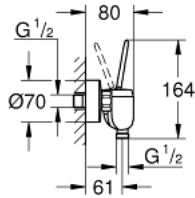

23 430 000 **EURODISC JOY SINGLE-LEVER SHOWER MIXER 1/2"**

**PRODUCT DESCRIPTION**

- wall mounted
- **GROHE FeatherControl** Joystick cartridge
- **GROHE StarLight** chrome finish
- shower bottom outlet with integrated non return-valve
- S-unions
- protected against backflow

23 430 000 **EURODISC JOY SINGLE-LEVER SHOWER MIXER 1/2"**

**SPARE PARTS**

- 1: Lever (Order-nr. 46906000)
  - 2: Cartridge (Order-nr. 46907000)
  - 3: Non-return valve (Order-nr. 08565000)
  - 4: Screw connection 1/2" (Order-nr. 45044000)
  - 5: S-union (Order-nr. 12662000)
  - 6: Extension 3/4", 20 mm (Order-nr. 0713000M)\*
  - 7: Special spanner (Order-nr. 19377000)\*
- \* Optional accessories