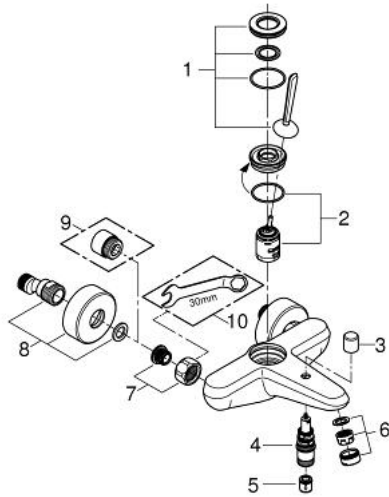

23 431 000 **EURODISC JOY SINGLE-LEVER BATH MIXER 1/2"**

**PRODUCT DESCRIPTION**

- wall mounted
- **GROHE FeatherControl** Joystick cartridge
- **GROHE StarLight** chrome finish
- automatic diverter: bath/shower
- mousseur
- integrated non-return valve in shower outlet
- S-unions
- protected against backflow

23 431 000 **EURODISC JOY SINGLE-LEVER BATH MIXER 1/2"**

**SPARE PARTS**

- 1: Lever (Order-nr. 46906000)
- 2: Cartridge (Order-nr. 46907000)
- 3: Diverter knob (Order-nr. 64309000)
- 4: Diverter (Order-nr. 65655000)
- 5: Non-return valve (Order-nr. 08565000)
- 6: Mousseur (Order-nr. 13952000)
- 7: Screw connection 1/2" (Order-nr. 45044000)
- 8: S-union (Order-nr. 12662000)
- 9: Extension 3/4", 20 mm (Order-nr. 0713000M)\*
- 10: Special spanner (Order-nr. 19377000)\*