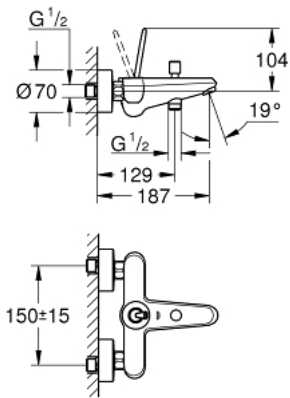

23 431 000 **EURODISC JOY SINGLE-LEVER BATH MIXER 1/2"**

**PRODUCT DESCRIPTION**

- wall mounted
- **GROHE FeatherControl** Joystick cartridge
- **GROHE StarLight** chrome finish
- automatic diverter: bath/shower
- mousseur
- integrated non-return valve in shower outlet
- S-unions
- protected against backflow

23 431 000 **EURODISC JOY SINGLE-LEVER BATH MIXER 1/2"**

**SPARE PARTS**

- 1: Lever (Order-nr. 46906000)
- 2: Cartridge (Order-nr. 46907000)
- 3: Diverter knob (Order-nr. 64309000)
- 4: Diverter (Order-nr. 65655000)
- 5: Non-return valve (Order-nr. 08565000)
- 6: Mousseur (Order-nr. 13952000)
- 7: Screw connection 1/2" (Order-nr. 45044000)
- 8: S-union (Order-nr. 12662000)
- 9: Extension 3/4", 20 mm (Order-nr. 0713000M)\*
- 10: Special spanner (Order-nr. 19377000)\*